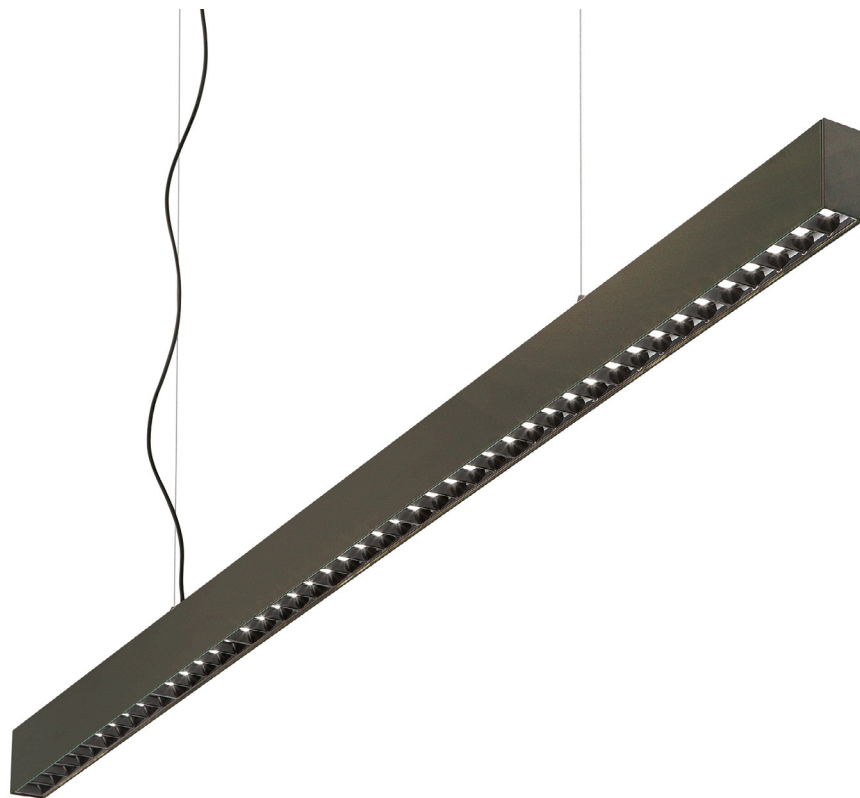

SUSPENSION LAMP

Aluminum linear lamp with direct light. White or black finish available with black reflectors. Integrated LED sources with glare control (UGR < 16); starting binning \leq 3-Step MacAdam; CRI \geq 80.

Suggestion

Code	271200
Item name	OFFICE SP 4000K BK
Insulation class	Class I
IP	20
Power	LED 30W 3100 Lm
Bulb LED included	4000K 30.000 h
Net Weight	1,820 Kg
Volume	0,0041 m ³
Base / Hole	\varnothing 7,5 cm