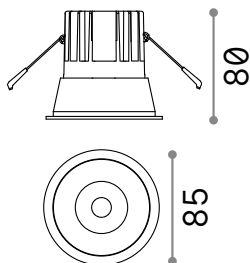

ideal lux | Game Round

DOWNLIGHT

Die-cast aluminum recessed spotlight with round or square seal, suitable for the installation on plasterboard ceilings. Matt chrome finish, matt white RAL 9001, matt black RAL 9011, matt gold RAL 1032. COB-Chip on Board technology for maximum efficiency; available with color temperatures 2700 K, 3000 K or 4000 K. Assembling and disassembling without utensils; protection IP20; insulation class II; LED useful life 30.000 h L70B50. It can be dimmed with 1-10V and DALI.

Suggestion

Suggestion

Suggestion

Code	267968
Item name	GAME ROUND 11W BK BK 4000K
Source	LED COB CREE
Power	11W
Driver included	ON-OFF
Driver available	1-10V DALI
Lumen	850 Lm
MacAdam	SDCM5
Beam	36°
CCT	4000K
CRI	≥85
UGR	<19
LED Life	30.000 h
Insulation class	Class II
IP	20
Material	Aluminum
Warranty	5 years
Net Weight	0,280 Kg
Volume	0,0011 m³
Base / Hole	ø 7,4 cm

Code	217253
Item name	GAME DRIVER 1-10V
Power	12W
Output	9/40Vdc
Current	250 mA
Measure	150 x 43 x 29 mm

Code	202396
Item name	GAME DRIVER DALI
Power	11W
Output	10/28Vdc
Current	250 mA
Measure	135 x 20 x 30 mm