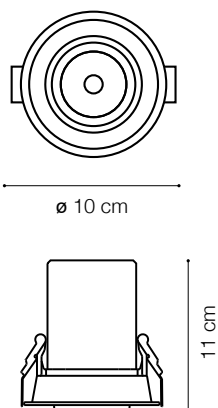

ideal lux | Nova

DOWNLIGHT

Code	267937
Item name	NOVA 12W 4000K WH
Source	LED COB PHILIPS
Power	12W
Driver included	ON-OFF
Driver available	1-10V DALI
Lumen	1000 Lm
MacAdam	-
Beam	38°
CCT	4000K
CRI	≥90
UGR	<19
LED Life	30.000 h
Insulation class	Class II
IP	20
Material	Aluminum
Warranty	5 years
Net Weight	0,550 Kg
Volume	0,0016 m ³
Base / Hole	ø 9 cm

Code 243993
Item name NOVA DRIVER 1-10V 15W
Power 15W
Output 300 mA
Range 150-700 mA
Measure 167 x 41 x 31 mm

Code 243986
Item name NOVA DRIVER DALI 12W
Power 12W
Output 300 mA
Range 100-400 mA
Measure 135 x 30 x 20 mm

Code 244013
Item name NOVA LENTE 15° PER 12W