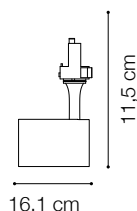

TRACKLIGHTS

Code	267791
Item name	FOX 25W CRI80 35° 4000K BK
Source	LED COB BRIDGELUX
Power	25W
Driver included	ON-OFF
Driver available	No
Lumen	2500 Lm
MacAdam	-
Beam	35°
CCT	4000K
CRI	≥80
UGR	-
LED Life	30.000 h
Insulation class	Class I
IP	20
Material	Aluminum
Warranty	5 years
Net Weight	0,540 Kg
Volume	0,0025 m³