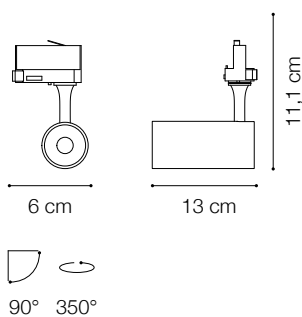

Code	267784
Item name	FOX 15W CRI80 41° 4000K WH
Source	LED COB BRIDGELUX
Power	15W
Driver included	ON-OFF
Driver available	No
Lumen	1600 Lm
MacAdam	SDCM2
Beam	41°
CCT	4000K
CRI	≥80
UGR	-
LED Life	30.000 h
Insulation class	Class I
IP	20
Material	Aluminum
Warranty	5 years
Net Weight	0,380 Kg
Volume	0,0019 m³