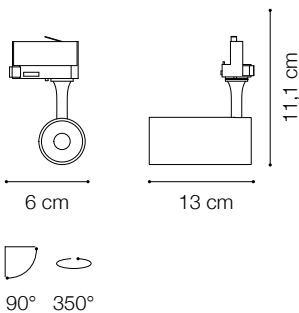

Code	267777
Item name	FOX 15W CRI80 41° 4000K BK
Source	LED COB BRIDGELUX
Power	15W
Driver included	ON-OFF
Driver available	No
Lumen	1500 Lm
MacAdam	SDCM2
Beam	41°
CCT	4000K
CRI	≥80
UGR	-
LED Life	30.000 h
Insulation class	Class I
IP	20
Material	Aluminum
Warranty	5 years
Net Weight	0,380 Kg
Volume	0,0019 m <sup>3</sup>