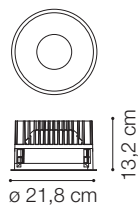

Code	266534
Item name	OFF ROUND D200 42W 3000K WH
Source	LED COB CITIZEN
Power	42W
Driver included	TRIDONIC ON/OFF
Driver available	Yes
Lumen	4600 Lm
MacAdam	SDCM 3
Beam	60°
CCT	3000K
CRI	≥90
UGR	<19
LED Life	50.000 h
Insulation class	Class II
IP	54+20
Material	Aluminum
Warranty	5 years
Net Weight	1,85 Kg
Volume	0,0094 m³
Base / Hole	ø 20 cm

DOWNLIGHT

Unmovable aluminum recessed fitting with round ring in three different dimensions, suitable for plasterboard ceilings installation. Matt black RAL 9005 and matt white ral 9016 finishes, Passively cooled integrated LED ; COB (Chip on Board) technology for maximum efficiency; UGR < 19; starting binning ≤ 3-Step MacAdam; available with 3000 K and 4000 K color temperature; CRI ≥ 90; protection IP54; insulation class II; dimmable options: 1-10V, DALI and Push; LED useful life 50.000 h L80B50. Suited for OFFICES and MANAGERIAL environments and in general where computers are present and there is the necessity to guarantee a great glare control. The high color rendering level makes it ideal even for exhibiting spaces and for the enhancement of the products in a showroom and sales area of the RETAIL sector.