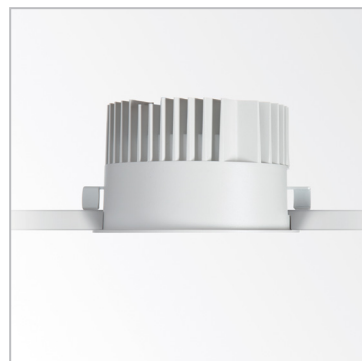

Code	266527
Item name	OFF ROUND D150 28W 4000K WH
Source	LED COB CITIZEN
Power	28W
Driver included	TRIDONIC ON/OFF
Driver available	Yes
Lumen	3400 Lm
MacAdam	SDCM 3
Beam	60°
CCT	4000K
CRI	≥90
UGR	<19
LED Life	50.000 h
Insulation class	Class II
IP	54+20
Material	Aluminum
Warranty	5 years
Net Weight	0,990 Kg
Volume	0,0045 m³
Base / Hole	ø 15 cm

DOWNLIGHT

Unmovable aluminum recessed fitting with round ring in three different dimensions, suitable for plasterboard ceilings installation. Matt black RAL 9005 and matt white ral 9016 finishes, Passively cooled integrated LED ; COB (Chip on Board) technology for maximum efficiency; UGR < 19; starting binning ≤ 3-Step MacAdam; available with 3000 K and 4000 K color temperature; CRI ≥ 90; protection IP54; insulation class II; dimmable options: 1-10V, DALI and Push; LED useful life 50.000 h L80B50. Suited for OFFICES and MANAGERIAL environments and in general where computers are present and there is the necessity to guarantee a great glare control. The high color rendering level makes it ideal even for exhibiting spaces and for the enhancement of the products in a showroom and sales area of the RETAIL sector.

Code 223285
Item name ARCA LENS 18° FOR PENDANT 14W