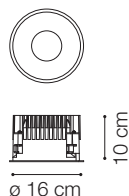

Code	266527
Item name	OFF ROUND D150 28W 4000K WH
Source	LED COB CITIZEN
Power	28W
Driver included	TRIDONIC ON/OFF
Driver available	Yes
Lumen	3400 Lm
MacAdam	SDCM 3
Beam	60°
CCT	4000K
CRI	≥90
UGR	<19
LED Life	50.000 h
Insulation class	Class II
IP	54+20
Material	Aluminum
Warranty	5 years
Net Weight	0,990 Kg
Volume	0,0045 m³
Base / Hole	ø 15 cm