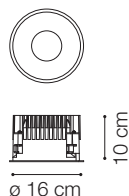

Code	266510
Item name	OFF ROUND D150 28W 3000K WH
Source	LED COB CITIZEN
Power	28W
Driver included	TRIDONIC ON/OFF
Driver available	Yes
Lumen	3200 Lm
MacAdam	SDCM 3
Beam	60°
CCT	3000K
CRI	≥90
UGR	<19
LED Life	50.000 h
Insulation class	Class II
IP	54+20
Material	Aluminum
Warranty	5 years
Net Weight	0,990 Kg
Volume	0,0045 m³
Base / Hole	ø 15 cm

DOWNLIGHT

Unmovable aluminum recessed fitting with round ring in three different dimensions, suitable for plasterboard ceilings installation. Matt black RAL 9005 and matt white ral 9016 finishes, Passively cooled integrated LED ; COB (Chip on Board) technology for maximum efficiency; UGR < 19; starting binning ≤ 3-Step MacAdam; available with 3000 K and 4000 K color temperature; CRI ≥ 90; protection IP54; insulation class II; dimmable options: 1-10V, DALI and Push; LED useful life 50.000 h L80B50. Suited for OFFICES and MANAGERIAL environments and in general where computers are present and there is the necessity to guarantee a great glare control. The high color rendering level makes it ideal even for exhibiting spaces and for the enhancement of the products in a showroom and sales area of the RETAIL sector.