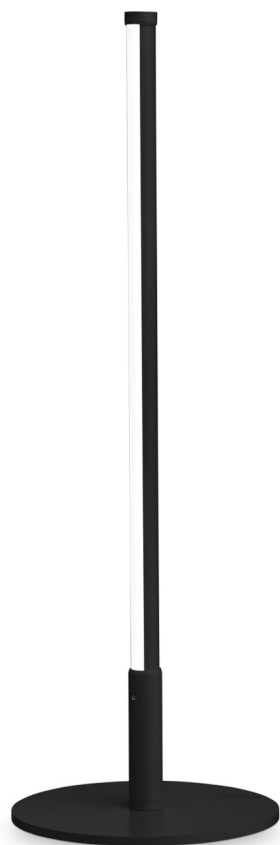

TABLE LAMP

Matt varnished metal base and frame.
Opal polycarbonate diffuser. PVC
electrical cable with socket-power
supply. Colors: white or black.

Code	258911
Item name	YOKO TL NERO
Insulation class	Class II
IP	20
Power	LED 5W 430 Lm
Bulb LED included	3000K 17.500 h
Net Weight	0,860 Kg
Volume	0,0247 m ³
Base / Hole	ø 15 cm