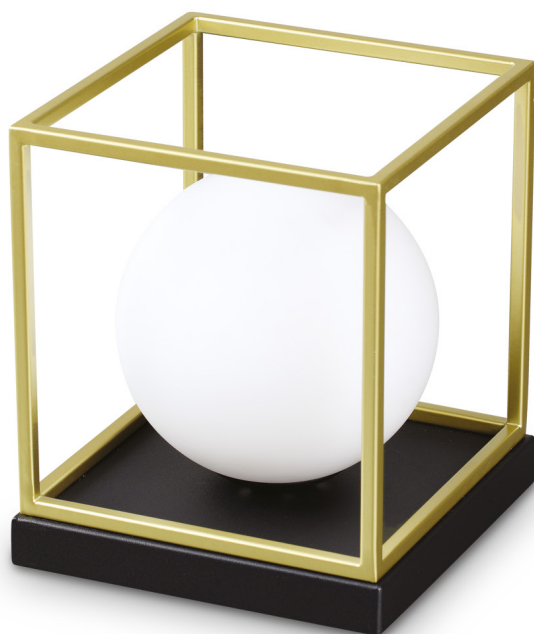

TABLE LAMP

Matt varnished metal base and frame.
Black PVC electrical cable with switch.
White acid-etched blown glass diffuser.
Black and metallic gold color.

Code	251127
Item name	LINGOTTO TL1 BIG
Insulation class	Class II
IP	20
Power	E14 max 1 x 40W
Bulb LED included	No
Net Weight	1,320 Kg
Volume	0,0199 m³
Base / Hole	185 x 185 mm