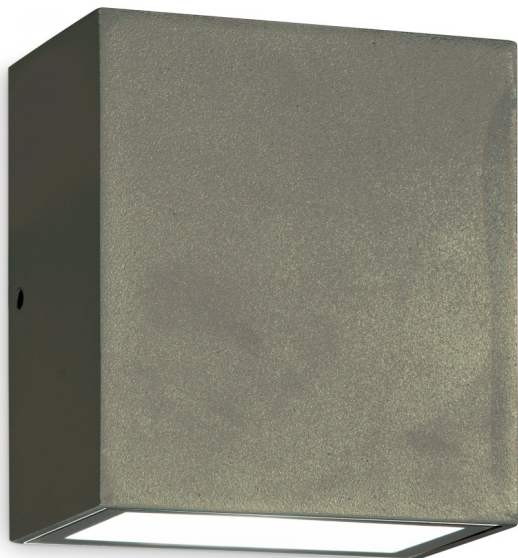

## WALL LAMP

Powder coated die-cast aluminum body. Clear tempered glass diffuser with white inner reflector. Available in anthracite or white finish.

|                     |                       |
|---------------------|-----------------------|
| Code                | 250946                |
| Item name           | ARGO ANTRACITE 3000K  |
| Insulation class    | Class I               |
| IP                  | 65                    |
| Power               | LED 10W   1200 Lumen  |
| Bulb   LED included | 3000 K, 20.000 h      |
| Net Weight          | 0,600 Kg              |
| Volume              | 0,0013 m <sup>3</sup> |
| Base / Hole         | 10 x 9 cm             |