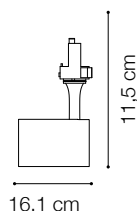

## TRACKLIGHTS

Code	250458
Item name	FOX 25W CRI80 35° 3000K WH
Source	LED COB BRIDGELUX
Power	25W
Driver included	ON-OFF
Driver available	No
Lumen	2500 Lm
MacAdam	-
Beam	35°
CCT	3000K
CRI	≥80
UGR	-
LED Life	30.000 h
Insulation class	Class I
IP	20
Material	Aluminum
Warranty	5 years
Net Weight	0,540 Kg
Volume	0,0025 m³