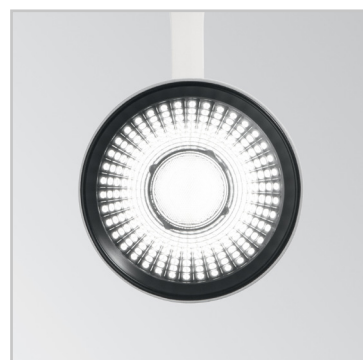

TRACKLIGHTS

| | |
|------------------|----------------------------|
| Code | 250441 |
| Item name | FOX 25W CRI80 35° 3000K BK |
| Source | LED COB BRIDGELUX |
| Power | 25W |
| Driver included | ON-OFF |
| Driver available | No |
| Lumen | 2500 Lm |
| Beam | 35° |
| CCT | 3000K |
| CRI | ≥80 |
| UGR | - |
| LED Life | 30.000 h |
| Insulation class | Class I |
| IP | 20 |
| Material | Aluminum |
| Warranty | 3 years |
| Net Weight | 0,540 Kg |
| Volume | 0,0025 m³ |

Code 170152
Item name LINK SINGLE CONNECTION BK ON-OFF