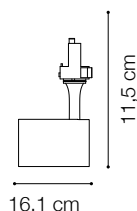

TRACKLIGHTS

| | |
|------------------|----------------------------|
| Code | 250441 |
| Item name | FOX 25W CRI80 35° 3000K BK |
| Source | LED COB BRIDGELUX |
| Power | 25W |
| Driver included | ON-OFF |
| Driver available | No |
| Lumen | 2500 Lm |
| Beam | 35° |
| CCT | 3000K |
| CRI | ≥80 |
| UGR | - |
| LED Life | 30.000 h |
| Insulation class | Class I |
| IP | 20 |
| Material | Aluminum |
| Warranty | 3 years |
| Net Weight | 0,540 Kg |
| Volume | 0,0025 m³ |