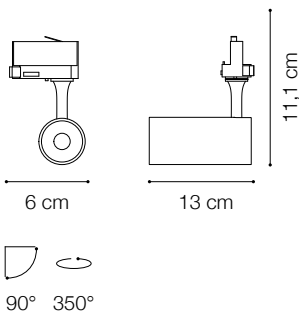

TRACKLIGHTS

Code	250434
Item name	FOX 15W CRI80 41° 3000K WH
Source	LED COB BRIDGELUX
Power	15W
Driver included	ON-OFF
Driver available	No
Lumen	1500 Lm
Beam	41°
CCT	3000K
CRI	≥80
UGR	-
LED Life	30.000 h
Insulation class	Class I
IP	20
Material	Aluminum
Warranty	3 years
Net Weight	0,380 Kg
Volume	0,0019 m³

Code 170145
Item name LINK SINGLE CONNECTION WH ON-OFF