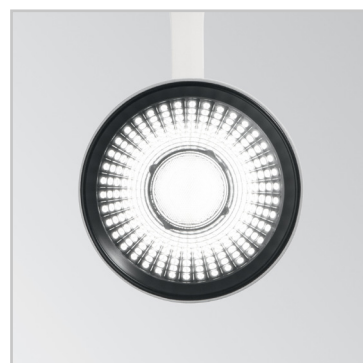

TRACKLIGHTS

Code	250434
Item name	FOX 15W CRI80 41° 3000K WH
Source	LED COB BRIDGELUX
Power	15W
Driver included	ON-OFF
Driver available	No
Lumen	1500 Lm
Beam	41°
CCT	3000K
CRI	≥80
UGR	-
LED Life	30.000 h
Insulation class	Class I
IP	20
Material	Aluminum
Warranty	3 years
Net Weight	0,380 Kg
Volume	0,0019 m³

Code 170145
Item name LINK SINGLE CONNECTION WH ON-OFF