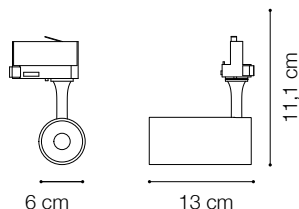

TRACKLIGHTS

Code	250427
Item name	FOX 15W CRI80 41° 3000K BK
Source	LED COB BRIDGELUX
Power	15W
Driver included	ON-OFF
Driver available	No
Lumen	1500 Lm
Beam	41°
CCT	3000K
CRI	≥80
UGR	-
LED Life	30.000 h
Insulation class	Class I
IP	20
Material	Aluminum
Warranty	3 years
Net Weight	0,380 Kg
Volume	0,0019 m³