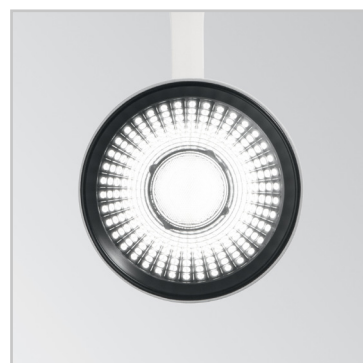

TRACKLIGHTS

Code	250427
Item name	FOX 15W CRI80 41° 3000K BK
Source	LED COB BRIDGELUX
Power	15W
Driver included	ON-OFF
Driver available	No
Lumen	1500 Lm
Beam	41°
CCT	3000K
CRI	≥80
UGR	-
LED Life	30.000 h
Insulation class	Class I
IP	20
Material	Aluminum
Warranty	3 years
Net Weight	0,380 Kg
Volume	0,0019 m³

Code 170152
Item name LINK SINGLE CONNECTION BK ON-OFF