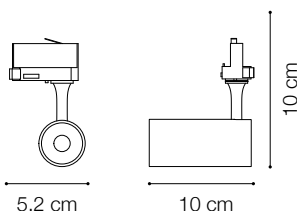

TRACKLIGHTS

Code	250410
Item name	FOX 08W CRI80 41° 3000K WH
Source	LED COB BRIDGELUX
Power	8W
Driver included	ON-OFF
Driver available	No
Lumen	950 Lm
MacAdam	-
Beam	41°
CCT	3000K
CRI	≥80
UGR	-
LED Life	30.000 h
Insulation class	Class I
IP	20
Material	Aluminum
Warranty	5 years
Net Weight	0,300 Kg
Volume	0,0013 m³