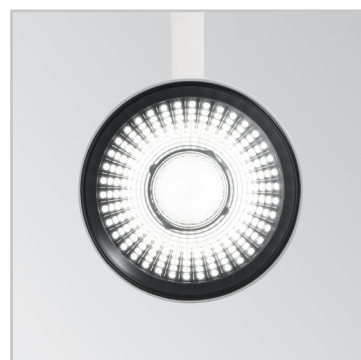

TRACKLIGHTS

Code	250403
Item name	FOX 08W CRI80 41° 3000K BK
Source	LED COB BRIDGELUX
Power	8W
Driver included	ON-OFF
Driver available	No
Lumen	950 Lm
Beam	41°
CCT	3000K
CRI	≥80
UGR	-
LED Life	30.000 h
Insulation class	Class I
IP	20
Material	Aluminum
Warranty	3 years
Net Weight	0,300 Kg
Volume	0,0013 m³

Code 170152
Item name LINK SINGLE CONNECTION BK ON-OFF