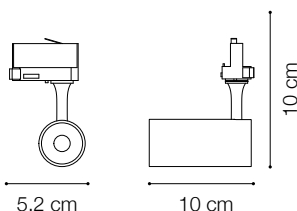

TRACKLIGHTS

Code	250403
Item name	FOX 08W CRI80 41° 3000K BK
Source	LED COB BRIDGELUX
Power	8W
Driver included	ON-OFF
Driver available	No
Lumen	950 Lm
Beam	41°
CCT	3000K
CRI	≥80
UGR	-
LED Life	30.000 h
Insulation class	Class I
IP	20
Material	Aluminum
Warranty	3 years
Net Weight	0,300 Kg
Volume	0,0013 m³