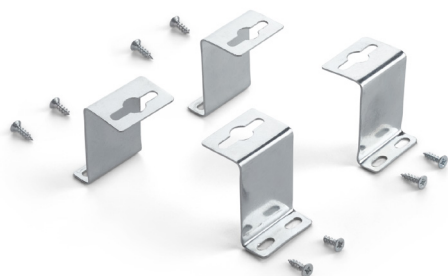

ideal lux | Led Panel

DOWNLIGHT

| | |
|------------------|-----------------------|
| Code | 249728 |
| Item name | LED PANEL 4000K CRI80 |
| Source | LED SMD |
| Power | 38,5W |
| Driver included | ON/OFF |
| Driver available | 1-10V DALI/PUSH |
| Lumen | 3950 Lm |
| MacAdam | SDCM \leq 4 |
| Beam | 81° |
| CCT | 4000K |
| CRI | \geq 80 |
| UGR | <19 |
| LED Life | 25.000 h |
| Insulation class | Class II |
| IP | 20 |
| Material | Aluminum |
| Warranty | 5 years |
| Net Weight | 2,200 Kg |
| Volume | 0,0144 m ³ |
| Base / Hole | 52,5 x 52,5 cm |

| | |
|-----------|------------------------|
| Code | 247854 |
| Item name | LED PANEL DRIVER 1-10V |
| Power | 40W |
| Range | 850-1050 mA |
| Output | 1000 mA |
| Measure | 125 x 26 x 83 mm |

| | |
|-----------|-----------------------|
| Code | 247847 |
| Item name | LED PANEL DRIVER DALI |
| Power | 40W |
| Range | 550-1050 mA |
| Output | 1000 mA |
| Measure | 106 x 28 x 69 mm |

| | |
|---------------|-----------------------|
| Code | 244198 |
| Item name | LED PANEL KIT PENDANT |
| Ceiling cup | No |
| N° Cables | 4 |
| Cables length | 1000 mm |
| Finish | Grey |

| | |
|-----------|-----------------------|
| Code | 244204 |
| Item name | LED PANEL KIT SURFACE |
| Finish | Grey |