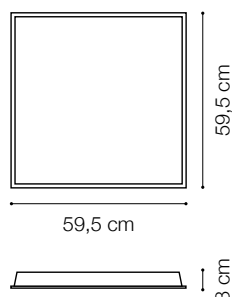

ideal lux | Led Panel

DOWNLIGHT

| | |
|------------------|-----------------------|
| Code | 249728 |
| Item name | LED PANEL 4000K CRI80 |
| Source | LED SMD |
| Power | 38,5W |
| Driver included | ON/OFF |
| Driver available | 1-10V DALI/PUSH |
| Lumen | 3950 Lm |
| MacAdam | SDCM \leq 4 |
| Beam | 81° |
| CCT | 4000K |
| CRI | \geq 80 |
| UGR | <19 |
| LED Life | 25.000 h |
| Insulation class | Class II |
| IP | 20 |
| Material | Aluminum |
| Warranty | 5 years |
| Net Weight | 2,200 Kg |
| Volume | 0,0144 m ³ |
| Base / Hole | 52,5 x 52,5 cm |

| | |
|-----------|------------------------|
| Code | 247854 |
| Item name | LED PANEL DRIVER 1-10V |
| Power | 40W |
| Range | 850-1050 mA |
| Output | 1000 mA |
| Measure | 125 x 26 x 83 mm |

| | |
|-----------|-----------------------|
| Code | 247847 |
| Item name | LED PANEL DRIVER DALI |
| Power | 40W |
| Range | 550-1050 mA |
| Output | 1000 mA |
| Measure | 106 x 28 x 69 mm |

| | |
|---------------|-----------------------|
| Code | 244198 |
| Item name | LED PANEL KIT PENDANT |
| Ceiling cup | No |
| N° Cables | 4 |
| Cables length | 1000 mm |
| Finish | Grey |

| | |
|-----------|-----------------------|
| Code | 244204 |
| Item name | LED PANEL KIT SURFACE |
| Finish | Grey |