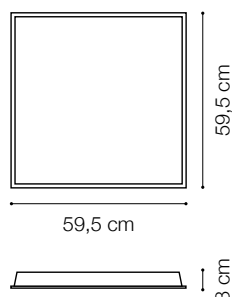

ideal lux | Led Panel

DOWNLIGHT

Code	249711
Item name	LED PANEL 3000K CRI80
Source	LED SMD
Power	38,5W
Driver included	ON/OFF
Driver available	1-10V DALI/PUSH
Lumen	3800 Lm
MacAdam	SDCM ≤ 4
Beam	81°
CCT	3000K
CRI	≥ 80
UGR	< 19
LED Life	25.000 h
Insulation class	Class II
IP	20
Material	Aluminum
Warranty	5 years
Net Weight	2,200 Kg
Volume	0,0144 m ³
Base / Hole	52,5 x 52,5 cm

Code	247854
Item name	LED PANEL DRIVER 1-10V
Power	40W
Range	850-1050 mA
Output	1000 mA
Measure	125 x 26 x 83 mm

Code	247847
Item name	LED PANEL DRIVER DALI
Power	40W
Range	550-1050 mA
Output	1000 mA
Measure	106 x 28 x 69 mm