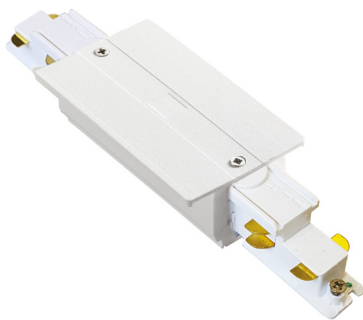

ideal lux | Link Trim Dali

TRACK

Extruded aluminum body for three-phase electrified tracks; powder coating in white or black, optimized for on-off SMILE tracklights and for on-off and dimmable DALI and 1-10 QUICK tracklights. Available in ceiling-mounted, suspension-mounted or flush-mounted in plasterboard ceilings; suitable for continuous linear system installation, standard modules of 2000 mm or 3000 mm. Modules can be sectioned to size and assembled following the chosen scheme. Ideal for installation in big rooms, where great flexibility is required, such as MUSEUM, COMMERCIAL and RETAIL spaces. 5 years warranty.

Code	249629
Item name	LINK TRIM PROFILE 2000 mm BK DALI
Length	2000 mm
Weight	2,11 Kg
Volume	0,0048 m ³

ideal lux | Link Trim Dali

**MOUNTING KIT
NOT INCLUDED | REQUIRED**

Code	188195
Item name	LINK TRIM KIT RECESSED <1000
Finish	Aluminum

Code	256078
Item name	LINK TRIM MAIN CONNECTOR LEFT BK DALI
Weight	0,089 Kg
Volume	0,0002 m ³
Finish	Black

Code	256122
Item name	LINK TRIM MAIN CONNECTOR RIGHT BK DALI
Weight	0,089 Kg
Volume	0,0002 m ³
Finish	Black

Code	246550
Item name	LINK ELECTRIFIED CONNECTOR BK DALI
Weight	0,041 Kg
Volume	0,0001 m ³
Finish	Black

ideal lux | Link Trim Dali

ACCESSORIES
NOT INCLUDED | REQUIRED

Code	256092
Item name	LINK TRIM MAIN CONNECTOR MIDDLE BK DALI
Weight	0,143 Kg
Volume	0,0004 m ³
Finish	Black