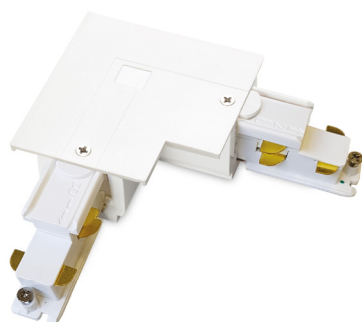

ideal lux | Link Trim Dali

TRACK

Extruded aluminum body for three-phase electrified tracks; powder coating in white or black, optimized for on-off SMILE tracklights and for on-off and dimmable DALI and 1-10 QUICK tracklights. Available in ceiling-mounted, suspension-mounted or flush-mounted in plasterboard ceilings; suitable for continuous linear system installation, standard modules of 2000 mm or 3000 mm. Modules can be sectioned to size and assembled following the chosen scheme. Ideal for installation in big rooms, where great flexibility is required, such as MUSEUM, COMMERCIAL and RETAIL spaces. 5 years warranty.

Code	256078
Item name	LINK TRIM MAIN CONNECTOR LEFT BK DALI
Weight	0,089 Kg
Volume	0,0002 m ³
Finish	Black

Code	256122
Item name	LINK TRIM MAIN CONNECTOR RIGHT BK DALI
Weight	0,089 Kg
Volume	0,0002 m ³
Finish	Black

Code	246550
Item name	LINK ELECTRIFIED CONNECTOR BK DALI
Weight	0,041 Kg
Volume	0,0001 m ³
Finish	Black

ideal lux | Link Trim Dali

ACCESSORIES
NOT INCLUDED | REQUIRED

Code	256092
Item name	LINK TRIM MAIN CONNECTOR MIDDLE BK DALI
Weight	0,143 Kg
Volume	0,0004 m ³
Finish	Black

Code	256030
Item name	LINK TRIM L-CONNECTOR LEFT BK DALI
Weight	0,140 Kg
Volume	0,0007 m ³
Finish	Black

Code	256047
Item name	LINK TRIM L-CONNECTOR RIGHT BK DALI
Weight	0,140 Kg
Volume	0,0007 m ³
Finish	Black