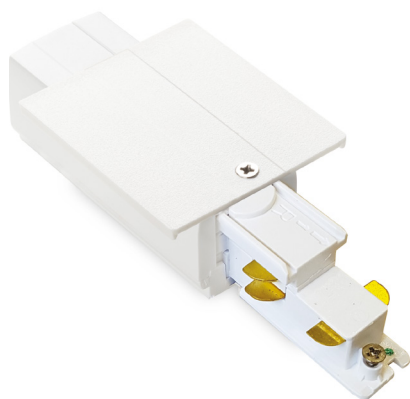

ideal lux | Link Trim Dali

TRACK

Extruded aluminum body for three-phase electrified tracks; powder coating in white or black, optimized for on-off SMILE tracklights and for on-off and dimmable DALI and 1-10 QUICK tracklights. Available in ceiling-mounted, suspension-mounted or flush-mounted in plasterboard ceilings; suitable for continuous linear system installation, standard modules of 2000 mm or 3000 mm. Modules can be sectioned to size and assembled following the chosen scheme. Ideal for installation in big rooms, where great flexibility is required, such as MUSEUM, COMMERCIAL and RETAIL spaces. 5 years warranty.

Code	249629
Item name	LINK TRIM PROFILE 2000 mm BK DALI
Length	2000 mm
Weight	2,11 Kg
Volume	0,0048 m ³

ideal lux | Link Trim Dali

**MOUNTING KIT
NOT INCLUDED | REQUIRED**

Code	188195
Item name	LINK TRIM KIT RECESSED <1000
Finish	Aluminum

Code	256078
Item name	LINK TRIM MAIN CONNECTOR LEFT BK DALI
Weight	0,089 Kg
Volume	0,0002 m ³
Finish	Black

Code	256122
Item name	LINK TRIM MAIN CONNECTOR RIGHT BK DALI
Weight	0,089 Kg
Volume	0,0002 m ³
Finish	Black

Code	246550
Item name	LINK ELECTRIFIED CONNECTOR BK DALI
Weight	0,041 Kg
Volume	0,0001 m ³
Finish	Black

ideal lux | Link Trim Dali

ACCESSORIES
NOT INCLUDED | REQUIRED

Code	256092
Item name	LINK TRIM MAIN CONNECTOR MIDDLE BK DALI
Weight	0,143 Kg
Volume	0,0004 m ³
Finish	Black