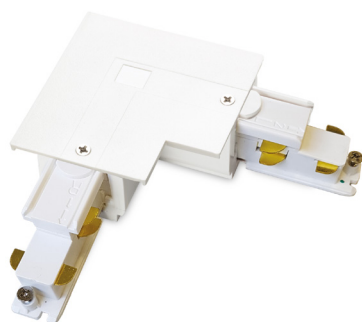

ideal lux | Link Trim Dali

TRACK

Extruded aluminum body for three-phase electrified tracks; powder coating in white or black, optimized for on-off SMILE tracklights and for on-off and dimmable DALI and 1-10 QUICK tracklights. Available in ceiling-mounted, suspension-mounted or flush-mounted in plasterboard ceilings; suitable for continuous linear system installation, standard modules of 2000 mm or 3000 mm. Modules can be sectioned to size and assembled following the chosen scheme. Ideal for installation in big rooms, where great flexibility is required, such as MUSEUM, COMMERCIAL and RETAIL spaces. 5 years warranty.

Code	256078
Item name	LINK TRIM MAIN CONNECTOR LEFT BK DALI
Weight	0,089 Kg
Volume	0,0002 m ³
Finish	Black

Code	256122
Item name	LINK TRIM MAIN CONNECTOR RIGHT BK DALI
Weight	0,089 Kg
Volume	0,0002 m ³
Finish	Black

Code	246550
Item name	LINK ELECTRIFIED CONNECTOR BK DALI
Weight	0,041 Kg
Volume	0,0001 m ³
Finish	Black

ideal lux | Link Trim Dali

ACCESSORIES
NOT INCLUDED | REQUIRED

Code	256092
Item name	LINK TRIM MAIN CONNECTOR MIDDLE BK DALI
Weight	0,143 Kg
Volume	0,0004 m ³
Finish	Black

Code	256030
Item name	LINK TRIM L-CONNECTOR LEFT BK DALI
Weight	0,140 Kg
Volume	0,0007 m ³
Finish	Black

Code	256047
Item name	LINK TRIM L-CONNECTOR RIGHT BK DALI
Weight	0,140 Kg
Volume	0,0007 m ³
Finish	Black