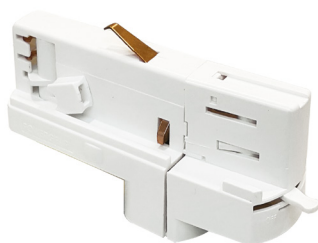

ideal lux | Link Trim Dali

TRACK

Extruded aluminum body for three-phase electrified tracks; powder coating in white or black, optimized for on-off SMILE tracklights and for on-off and dimmable DALI and 1-10 QUICK tracklights. Available in ceiling-mounted, suspension-mounted or flush-mounted in plasterboard ceilings; suitable for continuous linear system installation, standard modules of 2000 mm or 3000 mm. Modules can be sectioned to size and assembled following the chosen scheme. Ideal for installation in big rooms, where great flexibility is required, such as MUSEUM, COMMERCIAL and RETAIL spaces. 5 years warranty.

Code	246550
Item name	LINK ELECTRIFIED CONNECTOR BK DALI
Weight	0,041 Kg
Volume	0,0001 m ³
Finish	Black

ideal lux | Link Trim Dali

ACCESSORIES
NOT INCLUDED | REQUIRED

Code	256092
Item name	LINK TRIM MAIN CONNECTOR MIDDLE BK DALI
Weight	0,143 Kg
Volume	0,0004 m ³
Finish	Black

Code	256030
Item name	LINK TRIM L-CONNECTOR LEFT BK DALI
Weight	0,140 Kg
Volume	0,0007 m ³
Finish	Black

Code	256047
Item name	LINK TRIM L-CONNECTOR RIGHT BK DALI
Weight	0,140 Kg
Volume	0,0007 m ³
Finish	Black

ideal lux | Link Trim Dali

ACCESSORIES
NOT INCLUDED | REQUIRED

Code	169620
Item name	LINK END CAP BK
Weight	0,010 Kg
Volume	0,0001 m ³
Finish	Black

Code	246499
Item name	LINK TRACK CONNECTOR BK DALI
Weight	0,063 Kg
Volume	0,0003 m ³
Finish	Black