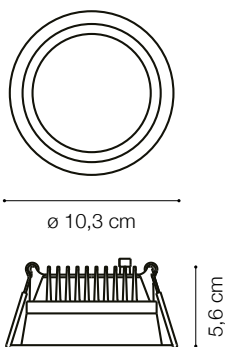

DOWNLIGHT

Code	249018
Item name	DEEP 10W 3000K
Source	LED SMD
Power	10W
Driver included	ON-OFF
Driver available	1-10V DALI
Lumen	1200 Lm
MacAdam	-
Beam	70°
CCT	3000K
CRI	≥80
UGR	-
LED Life	30.000 h
Insulation class	Class II
IP	20
Material	Aluminum
Warranty	3 years
Net Weight	0,160 Kg
Volume	0,0014 m ³
Base / Hole	ø 9 cm

Code	248950
Item name	DEEP DRIVER 1-10V 10W
Power	10W
Output	300 mA
Range	100-400 mA
Measure	135 x 30 x 20 mm

Code	248967
Item name	DEEP DRIVER DALI 12W
Power	12W
Output	300 mA
Range	100-400 mA
Measure	135 x 30 x 20 mm