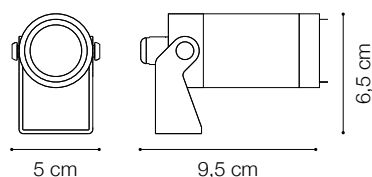

Suggestion

Code	248394
Item name	STARLIGHT PT 05.5W 3000K
Insulation class	Class III
IP	68
Power	LED 5,5W   500 Lm
Bulb   LED included	3000K   50.000 h
Net Weight	0,280 Kg
Volume	0,0005 m <sup>3</sup>
Base / Hole	3,5 x 2,5 cm