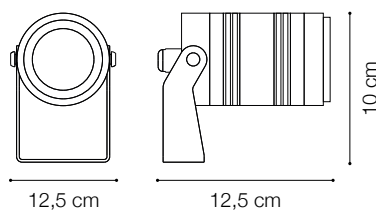

Code	248387
Item name	STARLIGHT PT 10.0W 3000K
Insulation class	Class III
IP	68
Power	LED 10W 850 Lm
Bulb LED included	3000K 50.000 h
Net Weight	0,950 Kg
Volume	0,0014 m ³
Base / Hole	6,5 x 3 cm

Code 245102
Item name STARLIGHT SCHERMO PT 10.0W