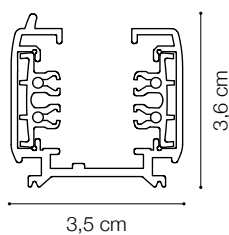

## TRACK

Extruded aluminum body for three-phase electrified tracks; powder coating in white or black, optimized for on-off SMILE tracklights and for on-off and dimmable DALI and 1-10 QUICK tracklights. Available in ceiling-mounted, suspension-mounted or flush-mounted in plasterboard ceilings; suitable for continuous linear system installation, standard modules of 2000 mm or 3000 mm. Modules can be sectioned to size and assembled following the chosen scheme. Ideal for installation in big rooms, where great flexibility is required, such as MUSEUM, COMMERCIAL and RETAIL spaces. 5 years warranty.

Code	247625
Item name	LINK TRIMLESS PROFILE 3000 mm WH DALI
Length	3000 mm
Weight	2,87 Kg
Volume	0,0048 m <sup>3</sup>

# ideal lux | Link Trimless DALI

ACCESSORIES  
NOT INCLUDED | REQUIRED

Code	246529
Item name	LINK TRIMLESS MAIN CONNECTOR LEFT WH DALI
Weight	0,079 Kg
Volume	0,0002 m <sup>3</sup>
Finish	White

Code	246543
Item name	LINK TRIMLESS MAIN CONNECTOR RIGHT WH DALI
Weight	0,079 Kg
Volume	0,0002 m <sup>3</sup>
Finish	White

Code	246628
Item name	LINK TRIMLESS L-CONNECTOR RIGHT WH DALI
Weight	0,130 Kg
Volume	0,0006 m <sup>3</sup>
Finish	White