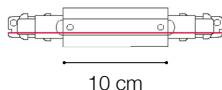

ideal lux | Link Trimless DALI

ACCESSORIES
NOT INCLUDED | REQUIRED

Code	246581
Item name	LINK TRIMLESS MAIN CONNECTOR MIDDLE WH DALI
Weight	0,129 Kg
Volume	0,0004 m³
Finish	White

Code	246604
Item name	LINK TRIMLESS L-CONNECTOR LEFT WH DALI
Weight	0,130 Kg
Volume	0,0006 m³
Finish	White