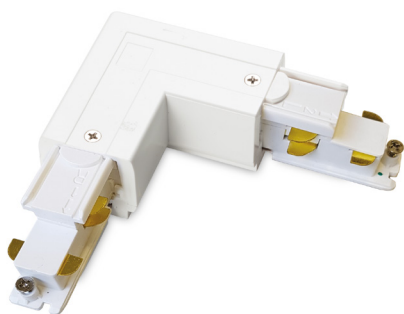

## TRACK

Extruded aluminum body for three-phase electrified tracks; powder coating in white or black, optimized for on-off SMILE tracklights and for on-off and dimmable DALI and 1-10 QUICK tracklights. Available in ceiling-mounted, suspension-mounted or flush-mounted in plasterboard ceilings; suitable for continuous linear system installation, standard modules of 2000 mm or 3000 mm. Modules can be sectioned to size and assembled following the chosen scheme. Ideal for installation in big rooms, where great flexibility is required, such as MUSEUM, COMMERCIAL and RETAIL spaces. 5 years warranty.

# ideal lux | Link Trimless DALI

ACCESSORIES  
NOT INCLUDED | REQUIRED

Code	246529
Item name	LINK TRIMLESS MAIN CONNECTOR LEFT WH DALI
Weight	0,079 Kg
Volume	0,0002 m <sup>3</sup>
Finish	White

Code	246543
Item name	LINK TRIMLESS MAIN CONNECTOR RIGHT WH DALI
Weight	0,079 Kg
Volume	0,0002 m <sup>3</sup>
Finish	White

# ideal lux | Link Trimless DALI

ACCESSORIES  
NOT INCLUDED | REQUIRED

Code	246581
Item name	LINK TRIMLESS MAIN CONNECTOR MIDDLE WH DALI
Weight	0,129 Kg
Volume	0,0004 m <sup>3</sup>
Finish	White

Code	246604
Item name	LINK TRIMLESS L-CONNECTOR LEFT WH DALI
Weight	0,130 Kg
Volume	0,0006 m <sup>3</sup>
Finish	White

Code	246628
Item name	LINK TRIMLESS L-CONNECTOR RIGHT WH DALI
Weight	0,130 Kg
Volume	0,0006 m <sup>3</sup>
Finish	White