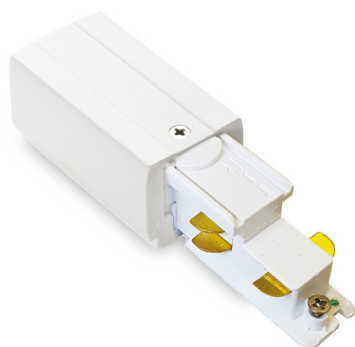

## TRACK

Extruded aluminum body for three-phase electrified tracks; powder coating in white or black, optimized for on-off SMILE tracklights and for on-off and dimmable DALI and 1-10 QUICK tracklights. Available in ceiling-mounted, suspension-mounted or flush-mounted in plasterboard ceilings; suitable for continuous linear system installation, standard modules of 2000 mm or 3000 mm. Modules can be sectioned to size and assembled following the chosen scheme. Ideal for installation in big rooms, where great flexibility is required, such as MUSEUM, COMMERCIAL and RETAIL spaces. 5 years warranty.

# ideal lux | Link Trimless DALI

**MOUNTING KIT  
NOT INCLUDED | REQUIRED**

Code	169972
Item name	LINK TRIMLESS KIT SURFACE WH
Finish	White

# ideal lux | Link Trimless DALI

ACCESSORIES  
NOT INCLUDED | REQUIRED

Code	246529
Item name	LINK TRIMLESS MAIN CONNECTOR LEFT WH DALI
Weight	0,079 Kg
Volume	0,0002 m <sup>3</sup>
Finish	White

Code	246543
Item name	LINK TRIMLESS MAIN CONNECTOR RIGHT WH DALI
Weight	0,079 Kg
Volume	0,0002 m <sup>3</sup>
Finish	White

Code	246567
Item name	LINK ELECTRIFIED CONNECTOR WH
Weight	0,041 Kg
Volume	0,0001 m <sup>3</sup>
Finish	White