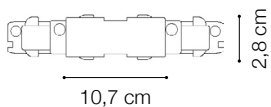

# ideal lux | Link Trimless DALI

ACCESSORIES  
NOT INCLUDED | REQUIRED

Code	246529
Item name	LINK TRIMLESS MAIN CONNECTOR LEFT WH DALI
Weight	0,079 Kg
Volume	0,0002 m <sup>3</sup>
Finish	White

Code	246543
Item name	LINK TRIMLESS MAIN CONNECTOR RIGHT WH DALI
Weight	0,079 Kg
Volume	0,0002 m <sup>3</sup>
Finish	White

Code	246567
Item name	LINK ELECTRIFIED CONNECTOR WH
Weight	0,041 Kg
Volume	0,0001 m <sup>3</sup>
Finish	White

# ideal lux | Link Trimless DALI

ACCESSORIES  
NOT INCLUDED | REQUIRED

Code	246581
Item name	LINK TRIMLESS MAIN CONNECTOR MIDDLE WH DALI
Weight	0,129 Kg
Volume	0,0004 m <sup>3</sup>
Finish	White

Code	246604
Item name	LINK TRIMLESS L-CONNECTOR LEFT WH DALI
Weight	0,130 Kg
Volume	0,0006 m <sup>3</sup>
Finish	White