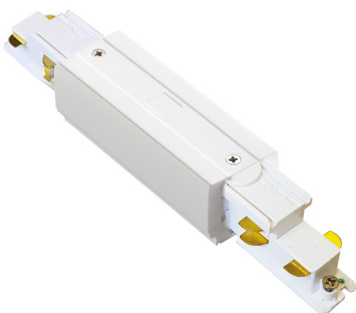

## TRACK

Extruded aluminum body for three-phase electrified tracks; powder coating in white or black, optimized for on-off SMILE tracklights and for on-off and dimmable DALI and 1-10 QUICK tracklights. Available in ceiling-mounted, suspension-mounted or flush-mounted in plasterboard ceilings; suitable for continuous linear system installation, standard modules of 2000 mm or 3000 mm. Modules can be sectioned to size and assembled following the chosen scheme. Ideal for installation in big rooms, where great flexibility is required, such as MUSEUM, COMMERCIAL and RETAIL spaces. 5 years warranty.

# ideal lux | Link Trimless DALI

ACCESSORIES  
NOT INCLUDED | REQUIRED

Code	246529
Item name	LINK TRIMLESS MAIN CONNECTOR LEFT WH DALI
Weight	0,079 Kg
Volume	0,0002 m <sup>3</sup>
Finish	White

Code	246543
Item name	LINK TRIMLESS MAIN CONNECTOR RIGHT WH DALI
Weight	0,079 Kg
Volume	0,0002 m <sup>3</sup>
Finish	White

Code	246567
Item name	LINK ELECTRIFIED CONNECTOR WH
Weight	0,041 Kg
Volume	0,0001 m <sup>3</sup>
Finish	White

# ideal lux | Link Trimless DALI

ACCESSORIES  
NOT INCLUDED | REQUIRED

Code	246581
Item name	LINK TRIMLESS MAIN CONNECTOR MIDDLE WH DALI
Weight	0,129 Kg
Volume	0,0004 m <sup>3</sup>
Finish	White

Code	246604
Item name	LINK TRIMLESS L-CONNECTOR LEFT WH DALI
Weight	0,130 Kg
Volume	0,0006 m <sup>3</sup>
Finish	White