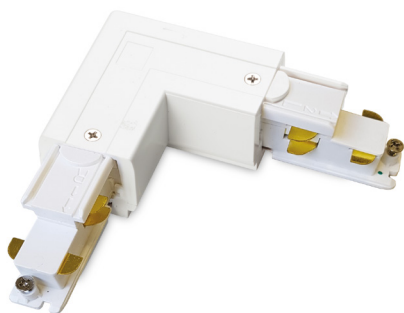

## TRACK

Extruded aluminum body for three-phase electrified tracks; powder coating in white or black, optimized for on-off SMILE tracklights and for on-off and dimmable DALI and 1-10 QUICK tracklights. Available in ceiling-mounted, suspension-mounted or flush-mounted in plasterboard ceilings; suitable for continuous linear system installation, standard modules of 2000 mm or 3000 mm. Modules can be sectioned to size and assembled following the chosen scheme. Ideal for installation in big rooms, where great flexibility is required, such as MUSEUM, COMMERCIAL and RETAIL spaces. 5 years warranty.

# ideal lux | Link Trimless DALI

ACCESSORIES  
NOT INCLUDED | REQUIRED

Code	246529
Item name	LINK TRIMLESS MAIN CONNECTOR LEFT WH DALI
Weight	0,079 Kg
Volume	0,0002 m <sup>3</sup>
Finish	White

Code	246543
Item name	LINK TRIMLESS MAIN CONNECTOR RIGHT WH DALI
Weight	0,079 Kg
Volume	0,0002 m <sup>3</sup>
Finish	White

Code	246567
Item name	LINK ELECTRIFIED CONNECTOR WH
Weight	0,041 Kg
Volume	0,0001 m <sup>3</sup>
Finish	White

# ideal lux | Link Trimless DALI

ACCESSORIES  
NOT INCLUDED | REQUIRED

Code	246581
Item name	LINK TRIMLESS MAIN CONNECTOR MIDDLE WH DALI
Weight	0,129 Kg
Volume	0,0004 m <sup>3</sup>
Finish	White

Code	246604
Item name	LINK TRIMLESS L-CONNECTOR LEFT WH DALI
Weight	0,130 Kg
Volume	0,0006 m <sup>3</sup>
Finish	White