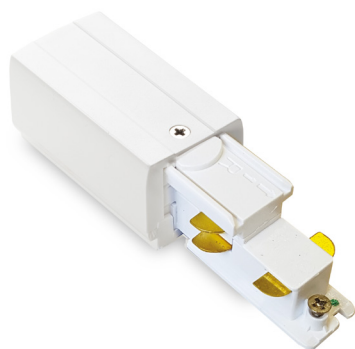

## TRACK

Extruded aluminum body for three-phase electrified tracks; powder coating in white or black, optimized for on-off SMILE tracklights and for on-off and dimmable DALI and 1-10 QUICK tracklights. Available in ceiling-mounted, suspension-mounted or flush-mounted in plasterboard ceilings; suitable for continuous linear system installation, standard modules of 2000 mm or 3000 mm. Modules can be sectioned to size and assembled following the chosen scheme. Ideal for installation in big rooms, where great flexibility is required, such as MUSEUM, COMMERCIAL and RETAIL spaces. 5 years warranty.

# ideal lux | Link Trimless DALI

**MOUNTING KIT  
NOT INCLUDED | REQUIRED**

Code	169972
Item name	LINK TRIMLESS KIT SURFACE WH
Finish	White

# ideal lux | Link Trimless DALI

ACCESSORIES  
NOT INCLUDED | REQUIRED

Code	246529
Item name	LINK TRIMLESS MAIN CONNECTOR LEFT WH DALI
Weight	0,079 Kg
Volume	0,0002 m <sup>3</sup>
Finish	White

Code	246543
Item name	LINK TRIMLESS MAIN CONNECTOR RIGHT WH DALI
Weight	0,079 Kg
Volume	0,0002 m <sup>3</sup>
Finish	White

Code	246567
Item name	LINK ELECTRIFIED CONNECTOR WH
Weight	0,041 Kg
Volume	0,0001 m <sup>3</sup>
Finish	White