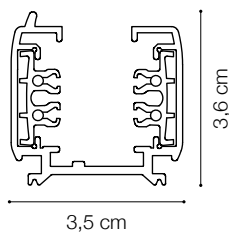

## TRACK

Extruded aluminum body for three-phase electrified tracks; powder coating in white or black, optimized for on-off SMILE tracklights and for on-off and dimmable DALI and 1-10 QUICK tracklights. Available in ceiling-mounted, suspension-mounted or flush-mounted in plasterboard ceilings; suitable for continuous linear system installation, standard modules of 2000 mm or 3000 mm. Modules can be sectioned to size and assembled following the chosen scheme. Ideal for installation in big rooms, where great flexibility is required, such as MUSEUM, COMMERCIAL and RETAIL spaces. 5 years warranty.

Code	247618
Item name	LINK TRIMLESS PROFILE 3000 mm BK DALI
Length	3000 mm
Weight	2,87 Kg
Volume	0,0048 m <sup>3</sup>

# ideal lux | Link Trimless DALI

**MOUNTING KIT  
NOT INCLUDED | REQUIRED**

Code	169989
Item name	LINK TRIMLESS KIT SURFACE BK
Finish	Black

Code	246512
Item name	LINK TRIMLESS MAIN CONNECTOR LEFT BK DALI
Weight	0,079 Kg
Volume	0,0002 m <sup>3</sup>
Finish	Black

Code	246611
Item name	LINK TRIMLESS L-CONNECTOR RIGHT BK DALI
Weight	0,130 Kg
Volume	0,0006 m <sup>3</sup>
Finish	Black