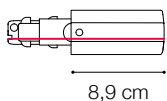

# ideal lux | Link Trimless DALI

**MOUNTING KIT  
NOT INCLUDED | REQUIRED**

Code	169989
Item name	LINK TRIMLESS KIT SURFACE BK
Finish	Black

Code	246512
Item name	LINK TRIMLESS MAIN CONNECTOR LEFT BK DALI
Weight	0,079 Kg
Volume	0,0002 m <sup>3</sup>
Finish	Black

Code	246536
Item name	LINK TRIMLESS MAIN CONNECTOR RIGHT BK DALI
Weight	0,079 Kg
Volume	0,0002 m <sup>3</sup>
Finish	Black

Code	246550
Item name	LINK ELECTRIFIED CONNECTOR BK DALI
Weight	0,041 Kg
Volume	0,0001 m <sup>3</sup>
Finish	Black