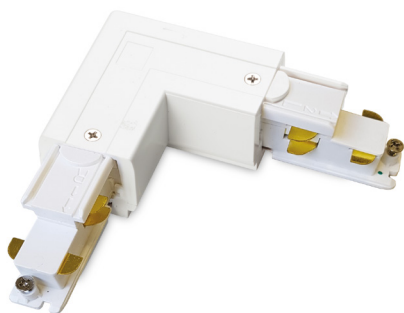

## TRACK

Extruded aluminum body for three-phase electrified tracks; powder coating in white or black, optimized for on-off SMILE tracklights and for on-off and dimmable DALI and 1-10 QUICK tracklights. Available in ceiling-mounted, suspension-mounted or flush-mounted in plasterboard ceilings; suitable for continuous linear system installation, standard modules of 2000 mm or 3000 mm. Modules can be sectioned to size and assembled following the chosen scheme. Ideal for installation in big rooms, where great flexibility is required, such as MUSEUM, COMMERCIAL and RETAIL spaces. 5 years warranty.

# ideal lux | Link Trimless DALI

**MOUNTING KIT  
NOT INCLUDED | REQUIRED**

Code	169989
Item name	LINK TRIMLESS KIT SURFACE BK
Finish	Black

Code	246512
Item name	LINK TRIMLESS MAIN CONNECTOR LEFT BK DALI
Weight	0,079 Kg
Volume	0,0002 m <sup>3</sup>
Finish	Black

Code	246536
Item name	LINK TRIMLESS MAIN CONNECTOR RIGHT BK DALI
Weight	0,079 Kg
Volume	0,0002 m <sup>3</sup>
Finish	Black

Code	246550
Item name	LINK ELECTRIFIED CONNECTOR BK DALI
Weight	0,041 Kg
Volume	0,0001 m <sup>3</sup>
Finish	Black

# ideal lux | Link Trimless DALI

ACCESSORIES  
NOT INCLUDED | REQUIRED

Code	246574
Item name	LINK TRIMLESS MAIN CONNECTOR MIDDLE BK DALI
Weight	0,129 Kg
Volume	0,0004 m <sup>3</sup>
Finish	Black

Code	246598
Item name	LINK TRIMLESS L-CONNECTOR LEFT BK DALI
Weight	0,130 Kg
Volume	0,0006 m <sup>3</sup>
Finish	Black