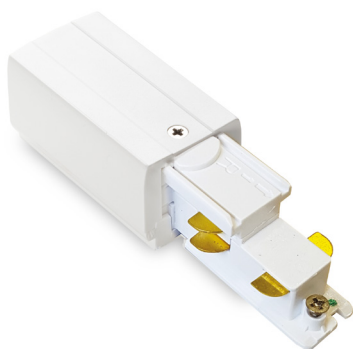

## TRACK

Extruded aluminum body for three-phase electrified tracks; powder coating in white or black, optimized for on-off SMILE tracklights and for on-off and dimmable DALI and 1-10 QUICK tracklights. Available in ceiling-mounted, suspension-mounted or flush-mounted in plasterboard ceilings; suitable for continuous linear system installation, standard modules of 2000 mm or 3000 mm. Modules can be sectioned to size and assembled following the chosen scheme. Ideal for installation in big rooms, where great flexibility is required, such as MUSEUM, COMMERCIAL and RETAIL spaces. 5 years warranty.

# ideal lux | Link Trimless DALI

**MOUNTING KIT  
NOT INCLUDED | REQUIRED**

Code	169989
Item name	LINK TRIMLESS KIT SURFACE BK
Finish	Black

Code	246512
Item name	LINK TRIMLESS MAIN CONNECTOR LEFT BK DALI
Weight	0,079 Kg
Volume	0,0002 m <sup>3</sup>
Finish	Black

Code	246536
Item name	LINK TRIMLESS MAIN CONNECTOR RIGHT BK DALI
Weight	0,079 Kg
Volume	0,0002 m <sup>3</sup>
Finish	Black

Code	246550
Item name	LINK ELECTRIFIED CONNECTOR BK DALI
Weight	0,041 Kg
Volume	0,0001 m <sup>3</sup>
Finish	Black

# ideal lux | Link Trimless DALI

ACCESSORIES  
NOT INCLUDED | REQUIRED

Code	246574
Item name	LINK TRIMLESS MAIN CONNECTOR MIDDLE BK DALI
Weight	0,129 Kg
Volume	0,0004 m <sup>3</sup>
Finish	Black

Code	246598
Item name	LINK TRIMLESS L-CONNECTOR LEFT BK DALI
Weight	0,130 Kg
Volume	0,0006 m <sup>3</sup>
Finish	Black