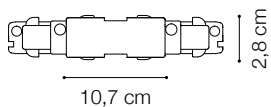

# ideal lux | Link Trimless DALI

**MOUNTING KIT  
NOT INCLUDED | REQUIRED**

Code	169989
Item name	LINK TRIMLESS KIT SURFACE BK
Finish	Black

Code	246512
Item name	LINK TRIMLESS MAIN CONNECTOR LEFT BK DALI
Weight	0,079 Kg
Volume	0,0002 m <sup>3</sup>
Finish	Black

Code	246536
Item name	LINK TRIMLESS MAIN CONNECTOR RIGHT BK DALI
Weight	0,079 Kg
Volume	0,0002 m <sup>3</sup>
Finish	Black

Code	246550
Item name	LINK ELECTRIFIED CONNECTOR BK DALI
Weight	0,041 Kg
Volume	0,0001 m <sup>3</sup>
Finish	Black

# ideal lux | Link Trimless DALI

ACCESSORIES  
NOT INCLUDED | REQUIRED

Code	246574
Item name	LINK TRIMLESS MAIN CONNECTOR MIDDLE BK DALI
Weight	0,129 Kg
Volume	0,0004 m <sup>3</sup>
Finish	Black

Code	246598
Item name	LINK TRIMLESS L-CONNECTOR LEFT BK DALI
Weight	0,130 Kg
Volume	0,0006 m <sup>3</sup>
Finish	Black