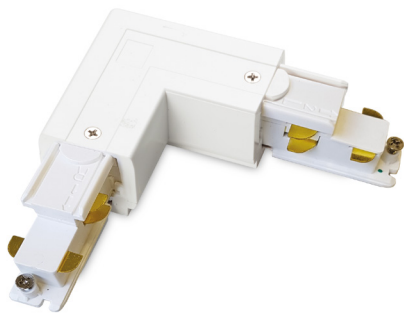

## TRACK

Extruded aluminum body for three-phase electrified tracks; powder coating in white or black, optimized for on-off SMILE tracklights and for on-off and dimmable DALI and 1-10 QUICK tracklights. Available in ceiling-mounted, suspension-mounted or flush-mounted in plasterboard ceilings; suitable for continuous linear system installation, standard modules of 2000 mm or 3000 mm. Modules can be sectioned to size and assembled following the chosen scheme. Ideal for installation in big rooms, where great flexibility is required, such as MUSEUM, COMMERCIAL and RETAIL spaces. 5 years warranty.

Code	246536
Item name	LINK TRIMLESS MAIN CONNECTOR RIGHT BK DALI
Weight	0,079 Kg
Volume	0,0002 m <sup>3</sup>
Finish	Black

Code	246550
Item name	LINK ELECTRIFIED CONNECTOR BK DALI
Weight	0,041 Kg
Volume	0,0001 m <sup>3</sup>
Finish	Black

# ideal lux | Link Trimless DALI

ACCESSORIES  
NOT INCLUDED | REQUIRED

Code	246574
Item name	LINK TRIMLESS MAIN CONNECTOR MIDDLE BK DALI
Weight	0,129 Kg
Volume	0,0004 m <sup>3</sup>
Finish	Black

Code	246598
Item name	LINK TRIMLESS L-CONNECTOR LEFT BK DALI
Weight	0,130 Kg
Volume	0,0006 m <sup>3</sup>
Finish	Black

Code	246611
Item name	LINK TRIMLESS L-CONNECTOR RIGHT BK DALI
Weight	0,130 Kg
Volume	0,0006 m <sup>3</sup>
Finish	Black