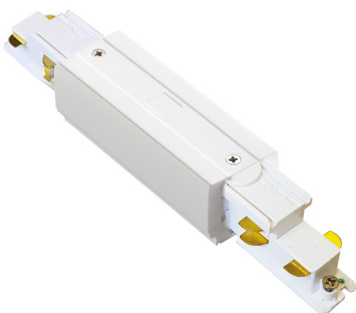

## TRACK

Extruded aluminum body for three-phase electrified tracks; powder coating in white or black, optimized for on-off SMILE tracklights and for on-off and dimmable DALI and 1-10 QUICK tracklights. Available in ceiling-mounted, suspension-mounted or flush-mounted in plasterboard ceilings; suitable for continuous linear system installation, standard modules of 2000 mm or 3000 mm. Modules can be sectioned to size and assembled following the chosen scheme. Ideal for installation in big rooms, where great flexibility is required, such as MUSEUM, COMMERCIAL and RETAIL spaces. 5 years warranty.

# ideal lux | Link Trimless DALI

**MOUNTING KIT  
NOT INCLUDED | REQUIRED**

Code	169989
Item name	LINK TRIMLESS KIT SURFACE BK
Finish	Black

Code	246512
Item name	LINK TRIMLESS MAIN CONNECTOR LEFT BK DALI
Weight	0,079 Kg
Volume	0,0002 m <sup>3</sup>
Finish	Black

Code	246536
Item name	LINK TRIMLESS MAIN CONNECTOR RIGHT BK DALI
Weight	0,079 Kg
Volume	0,0002 m <sup>3</sup>
Finish	Black

Code	246550
Item name	LINK ELECTRIFIED CONNECTOR BK DALI
Weight	0,041 Kg
Volume	0,0001 m <sup>3</sup>
Finish	Black

# ideal lux | Link Trimless DALI

ACCESSORIES  
NOT INCLUDED | REQUIRED

Code	246574
Item name	LINK TRIMLESS MAIN CONNECTOR MIDDLE BK DALI
Weight	0,129 Kg
Volume	0,0004 m <sup>3</sup>
Finish	Black

Code	246598
Item name	LINK TRIMLESS L-CONNECTOR LEFT BK DALI
Weight	0,130 Kg
Volume	0,0006 m <sup>3</sup>
Finish	Black