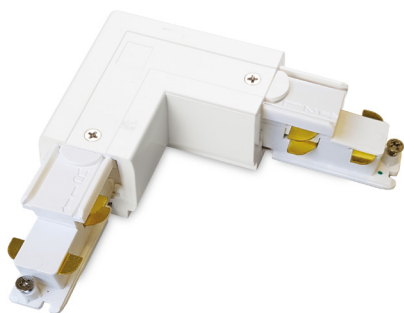

ideal lux | Link Trimless DALI

TRACK

Extruded aluminum body for three-phase electrified tracks; powder coating in white or black, optimized for on-off SMILE tracklights and for on-off and dimmable DALI and 1-10 QUICK tracklights. Available in ceiling-mounted, suspension-mounted or flush-mounted in plasterboard ceilings; suitable for continuous linear system installation, standard modules of 2000 mm or 3000 mm. Modules can be sectioned to size and assembled following the chosen scheme. Ideal for installation in big rooms, where great flexibility is required, such as MUSEUM, COMMERCIAL and RETAIL spaces. 5 years warranty.

ideal lux | Link Trimless DALI

ACCESSORIES
NOT INCLUDED | REQUIRED

Code	246529
Item name	LINK TRIMLESS MAIN CONNECTOR LEFT WH DALI
Weight	0,079 Kg
Volume	0,0002 m ³
Finish	White

Code	246543
Item name	LINK TRIMLESS MAIN CONNECTOR RIGHT WH DALI
Weight	0,079 Kg
Volume	0,0002 m ³
Finish	White

Code	246567
Item name	LINK ELECTRIFIED CONNECTOR WH
Weight	0,041 Kg
Volume	0,0001 m ³
Finish	White

ideal lux | Link Trimless DALI

ACCESSORIES
NOT INCLUDED | REQUIRED

Code	246581
Item name	LINK TRIMLESS MAIN CONNECTOR MIDDLE WH DALI
Weight	0,129 Kg
Volume	0,0004 m ³
Finish	White

Code	246604
Item name	LINK TRIMLESS L-CONNECTOR LEFT WH DALI
Weight	0,130 Kg
Volume	0,0006 m ³
Finish	White

Code	246628
Item name	LINK TRIMLESS L-CONNECTOR RIGHT WH DALI
Weight	0,130 Kg
Volume	0,0006 m ³
Finish	White