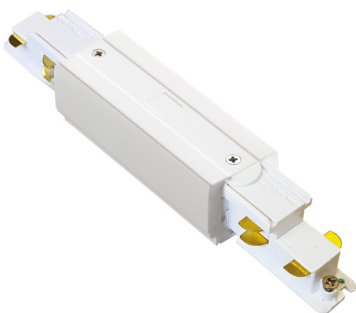

ideal lux | Link Trimless DALI

TRACK

Extruded aluminum body for three-phase electrified tracks; powder coating in white or black, optimized for on-off SMILE tracklights and for on-off and dimmable DALI and 1-10 QUICK tracklights. Available in ceiling-mounted, suspension-mounted or flush-mounted in plasterboard ceilings; suitable for continuous linear system installation, standard modules of 2000 mm or 3000 mm. Modules can be sectioned to size and assembled following the chosen scheme. Ideal for installation in big rooms, where great flexibility is required, such as MUSEUM, COMMERCIAL and RETAIL spaces. 5 years warranty.

Code	243245
Item name	LINK TRIMLESS KIT PENDANT NO ROSONE 5 MT WH
Ceiling cup	No
N° Cables	1
Cables length	5000 mm
Finish	White

ideal lux | Link Trimless DALI

**MOUNTING KIT
NOT INCLUDED | REQUIRED**

Code	169972
Item name	LINK TRIMLESS KIT SURFACE WH
Finish	White

ideal lux | Link Trimless DALI

ACCESSORIES
NOT INCLUDED | REQUIRED

Code	246529
Item name	LINK TRIMLESS MAIN CONNECTOR LEFT WH DALI
Weight	0,079 Kg
Volume	0,0002 m ³
Finish	White

Code	246543
Item name	LINK TRIMLESS MAIN CONNECTOR RIGHT WH DALI
Weight	0,079 Kg
Volume	0,0002 m ³
Finish	White

Code	246567
Item name	LINK ELECTRIFIED CONNECTOR WH
Weight	0,041 Kg
Volume	0,0001 m ³
Finish	White

ideal lux | Link Trimless DALI

ACCESSORIES
NOT INCLUDED | REQUIRED

Code	246581
Item name	LINK TRIMLESS MAIN CONNECTOR MIDDLE WH DALI
Weight	0,129 Kg
Volume	0,0004 m ³
Finish	White