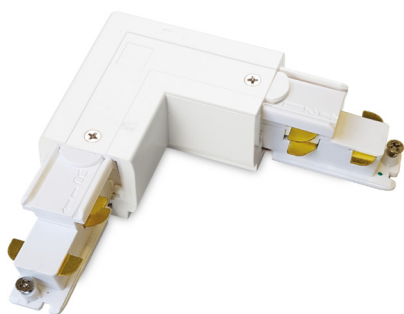

ideal lux | Link Trimless DALI

TRACK

Extruded aluminum body for three-phase electrified tracks; powder coating in white or black, optimized for on-off SMILE tracklights and for on-off and dimmable DALI and 1-10 QUICK tracklights. Available in ceiling-mounted, suspension-mounted or flush-mounted in plasterboard ceilings; suitable for continuous linear system installation, standard modules of 2000 mm or 3000 mm. Modules can be sectioned to size and assembled following the chosen scheme. Ideal for installation in big rooms, where great flexibility is required, such as MUSEUM, COMMERCIAL and RETAIL spaces. 5 years warranty.

ideal lux | Link Trimless DALI

ACCESSORIES
NOT INCLUDED | REQUIRED

Code	246529
Item name	LINK TRIMLESS MAIN CONNECTOR LEFT WH DALI
Weight	0,079 Kg
Volume	0,0002 m ³
Finish	White

Code	246543
Item name	LINK TRIMLESS MAIN CONNECTOR RIGHT WH DALI
Weight	0,079 Kg
Volume	0,0002 m ³
Finish	White

Code	246567
Item name	LINK ELECTRIFIED CONNECTOR WH
Weight	0,041 Kg
Volume	0,0001 m ³
Finish	White

ideal lux | Link Trimless DALI

ACCESSORIES
NOT INCLUDED | REQUIRED

Code	246581
Item name	LINK TRIMLESS MAIN CONNECTOR MIDDLE WH DALI
Weight	0,129 Kg
Volume	0,0004 m ³
Finish	White

Code	246604
Item name	LINK TRIMLESS L-CONNECTOR LEFT WH DALI
Weight	0,130 Kg
Volume	0,0006 m ³
Finish	White

Code	246628
Item name	LINK TRIMLESS L-CONNECTOR RIGHT WH DALI
Weight	0,130 Kg
Volume	0,0006 m ³
Finish	White