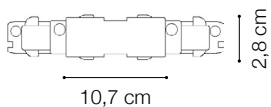

Code	247007
Item name	LINK TRIMLESS PROFILE 2000 mm WH DALI
Length	2000 mm
Weight	1,93 Kg
Volume	0,0032 m ³

ideal lux | Link Trimless DALI

**MOUNTING KIT
NOT INCLUDED | REQUIRED**

Code	169958
Item name	LINK TRIMLESS KIT PENDANT 1.5 MT
Ceiling cup	Yes
N° Cables	1
Cables length	1570 mm
Finish	White

ideal lux | Link Trimless DALI

ACCESSORIES
NOT INCLUDED | REQUIRED

Code	246529
Item name	LINK TRIMLESS MAIN CONNECTOR LEFT WH DALI
Weight	0,079 Kg
Volume	0,0002 m ³
Finish	White

Code	246543
Item name	LINK TRIMLESS MAIN CONNECTOR RIGHT WH DALI
Weight	0,079 Kg
Volume	0,0002 m ³
Finish	White

Code	246567
Item name	LINK ELECTRIFIED CONNECTOR WH
Weight	0,041 Kg
Volume	0,0001 m ³
Finish	White

ideal lux | Link Trimless DALI

ACCESSORIES
NOT INCLUDED | REQUIRED

Code	246581
Item name	LINK TRIMLESS MAIN CONNECTOR MIDDLE WH DALI
Weight	0,129 Kg
Volume	0,0004 m ³
Finish	White

Code	246604
Item name	LINK TRIMLESS L-CONNECTOR LEFT WH DALI
Weight	0,130 Kg
Volume	0,0006 m ³
Finish	White

Code	246628
Item name	LINK TRIMLESS L-CONNECTOR RIGHT WH DALI
Weight	0,130 Kg
Volume	0,0006 m ³
Finish	White