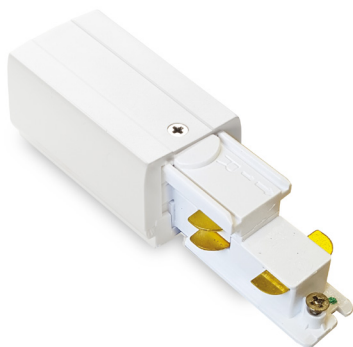

ideal lux | Link Trimless DALI

TRACK

Extruded aluminum body for three-phase electrified tracks; powder coating in white or black, optimized for on-off SMILE tracklights and for on-off and dimmable DALI and 1-10 QUICK tracklights. Available in ceiling-mounted, suspension-mounted or flush-mounted in plasterboard ceilings; suitable for continuous linear system installation, standard modules of 2000 mm or 3000 mm. Modules can be sectioned to size and assembled following the chosen scheme. Ideal for installation in big rooms, where great flexibility is required, such as MUSEUM, COMMERCIAL and RETAIL spaces. 5 years warranty.

Code	243245
Item name	LINK TRIMLESS KIT PENDANT NO ROSONE 5 MT WH
Ceiling cup	No
N° Cables	1
Cables length	5000 mm
Finish	White

ideal lux | Link Trimless DALI

**MOUNTING KIT
NOT INCLUDED | REQUIRED**

Code	169972
Item name	LINK TRIMLESS KIT SURFACE WH
Finish	White

ideal lux | Link Trimless DALI

ACCESSORIES
NOT INCLUDED | REQUIRED

Code	246529
Item name	LINK TRIMLESS MAIN CONNECTOR LEFT WH DALI
Weight	0,079 Kg
Volume	0,0002 m ³
Finish	White

Code	246543
Item name	LINK TRIMLESS MAIN CONNECTOR RIGHT WH DALI
Weight	0,079 Kg
Volume	0,0002 m ³
Finish	White

Code	246567
Item name	LINK ELECTRIFIED CONNECTOR WH
Weight	0,041 Kg
Volume	0,0001 m ³
Finish	White

ideal lux | Link Trimless DALI

ACCESSORIES
NOT INCLUDED | REQUIRED

Code	246581
Item name	LINK TRIMLESS MAIN CONNECTOR MIDDLE WH DALI
Weight	0,129 Kg
Volume	0,0004 m ³
Finish	White