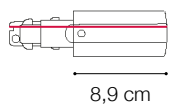

ideal lux | Link Trimless DALI

ACCESSORIES
NOT INCLUDED | REQUIRED

Code	246512
Item name	LINK TRIMLESS MAIN CONNECTOR LEFT BK DALI
Weight	0,079 Kg
Volume	0,0002 m ³
Finish	Black

Code	246536
Item name	LINK TRIMLESS MAIN CONNECTOR RIGHT BK DALI
Weight	0,079 Kg
Volume	0,0002 m ³
Finish	Black