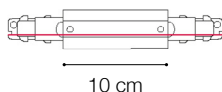

ideal lux | Link Trimless DALI

ACCESSORIES
NOT INCLUDED | REQUIRED

Code	246512
Item name	LINK TRIMLESS MAIN CONNECTOR LEFT BK DALI
Weight	0,079 Kg
Volume	0,0002 m ³
Finish	Black

Code	246536
Item name	LINK TRIMLESS MAIN CONNECTOR RIGHT BK DALI
Weight	0,079 Kg
Volume	0,0002 m ³
Finish	Black

Code	246550
Item name	LINK ELECTRIFIED CONNECTOR BK DALI
Weight	0,041 Kg
Volume	0,0001 m ³
Finish	Black

ideal lux | Link Trimless DALI

ACCESSORIES
NOT INCLUDED | REQUIRED

Code	246574
Item name	LINK TRIMLESS MAIN CONNECTOR MIDDLE BK DALI
Weight	0,129 Kg
Volume	0,0004 m ³
Finish	Black