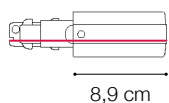

ideal lux | Link Trimless DALI

ACCESSORIES
NOT INCLUDED | REQUIRED

Code	246512
Item name	LINK TRIMLESS MAIN CONNECTOR LEFT BK DALI
Weight	0,079 Kg
Volume	0,0002 m ³
Finish	Black

Code	246536
Item name	LINK TRIMLESS MAIN CONNECTOR RIGHT BK DALI
Weight	0,079 Kg
Volume	0,0002 m ³
Finish	Black

Code	246550
Item name	LINK ELECTRIFIED CONNECTOR BK DALI
Weight	0,041 Kg
Volume	0,0001 m ³
Finish	Black

ideal lux | Link Trimless DALI

ACCESSORIES
NOT INCLUDED | REQUIRED

Code	246574
Item name	LINK TRIMLESS MAIN CONNECTOR MIDDLE BK DALI
Weight	0,129 Kg
Volume	0,0004 m ³
Finish	Black

Code	246598
Item name	LINK TRIMLESS L-CONNECTOR LEFT BK DALI
Weight	0,130 Kg
Volume	0,0006 m ³
Finish	Black

Code	246611
Item name	LINK TRIMLESS L-CONNECTOR RIGHT BK DALI
Weight	0,130 Kg
Volume	0,0006 m ³
Finish	Black