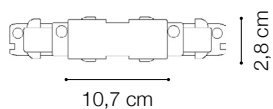

Code	246901
Item name	LINK TRIMLESS PROFILE 2000 mm BK DALI
Length	2000 mm
Weight	1,93 Kg
Volume	0,0032 m ³

ideal lux | Link Trimless DALI

**MOUNTING KIT
NOT INCLUDED | REQUIRED**

Code	169958
Item name	LINK TRIMLESS KIT PENDANT 1.5 MT
Ceiling cup	Yes
N° Cables	1
Cables length	1570 mm
Finish	White

ideal lux | Link Trimless DALI

ACCESSORIES
NOT INCLUDED | REQUIRED

Code	246512
Item name	LINK TRIMLESS MAIN CONNECTOR LEFT BK DALI
Weight	0,079 Kg
Volume	0,0002 m ³
Finish	Black

Code	246536
Item name	LINK TRIMLESS MAIN CONNECTOR RIGHT BK DALI
Weight	0,079 Kg
Volume	0,0002 m ³
Finish	Black

Code	246550
Item name	LINK ELECTRIFIED CONNECTOR BK DALI
Weight	0,041 Kg
Volume	0,0001 m ³
Finish	Black

ideal lux | Link Trimless DALI

ACCESSORIES
NOT INCLUDED | REQUIRED

Code	246574
Item name	LINK TRIMLESS MAIN CONNECTOR MIDDLE BK DALI
Weight	0,129 Kg
Volume	0,0004 m ³
Finish	Black

Code	246598
Item name	LINK TRIMLESS L-CONNECTOR LEFT BK DALI
Weight	0,130 Kg
Volume	0,0006 m ³
Finish	Black

Code	246611
Item name	LINK TRIMLESS L-CONNECTOR RIGHT BK DALI
Weight	0,130 Kg
Volume	0,0006 m ³
Finish	Black