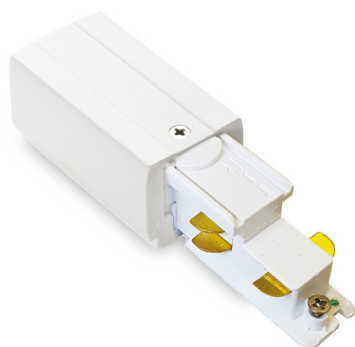

ideal lux | Link Trimless DALI

TRACK

Extruded aluminum body for three-phase electrified tracks; powder coating in white or black, optimized for on-off SMILE tracklights and for on-off and dimmable DALI and 1-10 QUICK tracklights. Available in ceiling-mounted, suspension-mounted or flush-mounted in plasterboard ceilings; suitable for continuous linear system installation, standard modules of 2000 mm or 3000 mm. Modules can be sectioned to size and assembled following the chosen scheme. Ideal for installation in big rooms, where great flexibility is required, such as MUSEUM, COMMERCIAL and RETAIL spaces. 5 years warranty.

Code	246901
Item name	LINK TRIMLESS PROFILE 2000 mm BK DALI
Length	2000 mm
Weight	1,93 Kg
Volume	0,0032 m ³

ideal lux | Link Trimless DALI

**MOUNTING KIT
NOT INCLUDED | REQUIRED**

Code	169958
Item name	LINK TRIMLESS KIT PENDANT 1.5 MT
Ceiling cup	Yes
N° Cables	1
Cables length	1570 mm
Finish	White

Code	243238
Item name	LINK TRIMLESS KIT PENDANT NO ROSONE 5 MT BK
Ceiling cup	No
N° Cables	1
Cables length	5000 mm
Finish	Black

ideal lux | Link Trimless DALI

**MOUNTING KIT
NOT INCLUDED | REQUIRED**

Code	169989
Item name	LINK TRIMLESS KIT SURFACE BK
Finish	Black

ideal lux | Link Trimless DALI

ACCESSORIES
NOT INCLUDED | REQUIRED

Code	246512
Item name	LINK TRIMLESS MAIN CONNECTOR LEFT BK DALI
Weight	0,079 Kg
Volume	0,0002 m ³
Finish	Black

Code	246536
Item name	LINK TRIMLESS MAIN CONNECTOR RIGHT BK DALI
Weight	0,079 Kg
Volume	0,0002 m ³
Finish	Black