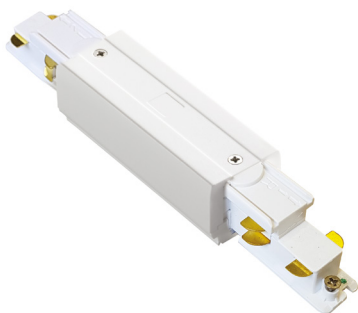

ideal lux | Link Trimless DALI

TRACK

Extruded aluminum body for three-phase electrified tracks; powder coating in white or black, optimized for on-off SMILE tracklights and for on-off and dimmable DALI and 1-10 QUICK tracklights. Available in ceiling-mounted, suspension-mounted or flush-mounted in plasterboard ceilings; suitable for continuous linear system installation, standard modules of 2000 mm or 3000 mm. Modules can be sectioned to size and assembled following the chosen scheme. Ideal for installation in big rooms, where great flexibility is required, such as MUSEUM, COMMERCIAL and RETAIL spaces. 5 years warranty.

Code	243238
Item name	LINK TRIMLESS KIT PENDANT NO ROSONE 5 MT BK
Ceiling cup	No
N° Cables	1
Cables length	5000 mm
Finish	Black

ideal lux | Link Trimless DALI

**MOUNTING KIT
NOT INCLUDED | REQUIRED**

Code	169989
Item name	LINK TRIMLESS KIT SURFACE BK
Finish	Black

ideal lux | Link Trimless DALI

ACCESSORIES
NOT INCLUDED | REQUIRED

Code	246512
Item name	LINK TRIMLESS MAIN CONNECTOR LEFT BK DALI
Weight	0,079 Kg
Volume	0,0002 m ³
Finish	Black

Code	246536
Item name	LINK TRIMLESS MAIN CONNECTOR RIGHT BK DALI
Weight	0,079 Kg
Volume	0,0002 m ³
Finish	Black

Code	246550
Item name	LINK ELECTRIFIED CONNECTOR BK DALI
Weight	0,041 Kg
Volume	0,0001 m ³
Finish	Black

ideal lux | Link Trimless DALI

ACCESSORIES
NOT INCLUDED | REQUIRED

Code	246574
Item name	LINK TRIMLESS MAIN CONNECTOR MIDDLE BK DALI
Weight	0,129 Kg
Volume	0,0004 m ³
Finish	Black