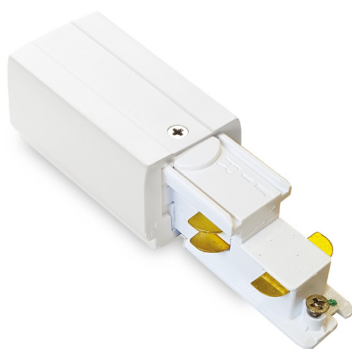

ideal lux | Link Trim Dali

TRACK

Extruded aluminum body for three-phase electrified tracks; powder coating in white or black, optimized for on-off SMILE tracklights and for on-off and dimmable DALI and 1-10 QUICK tracklights. Available in ceiling-mounted, suspension-mounted or flush-mounted in plasterboard ceilings; suitable for continuous linear system installation, standard modules of 2000 mm or 3000 mm. Modules can be sectioned to size and assembled following the chosen scheme. Ideal for installation in big rooms, where great flexibility is required, such as MUSEUM, COMMERCIAL and RETAIL spaces. 5 years warranty.

Code	246895
Item name	LINK TRIM PROFILE 2000 mm WH DALI
Length	2000 mm
Weight	2,11 Kg
Volume	0,0048 m ³

ideal lux | Link Trim Dali

**MOUNTING KIT
NOT INCLUDED | REQUIRED**

Code	188195
Item name	LINK TRIM KIT RECESSED <1000
Finish	Aluminum

ideal lux | Link Trim Dali

ACCESSORIES
NOT INCLUDED | REQUIRED

Code	256085
Item name	LINK TRIM MAIN CONNECTOR LEFT WH DALI
Weight	0,089 Kg
Volume	0,0002 m ³
Finish	White

Code	256146
Item name	LINK TRIM MAIN CONNECTOR RIGHT WH DALI
Weight	0,089 Kg
Volume	0,0002 m ³
Finish	White

Code	246567
Item name	LINK ELECTRIFIED CONNECTOR WH DALI
Weight	0,041 Kg
Volume	0,0001 m ³
Finish	White

ideal lux | Link Trim Dali

ACCESSORIES
NOT INCLUDED | REQUIRED

Code	256115
Item name	LINK TRIM MAIN CONNECTOR MIDDLE WH DALI
Weight	0,143 Kg
Volume	0,0004 m ³
Finish	White