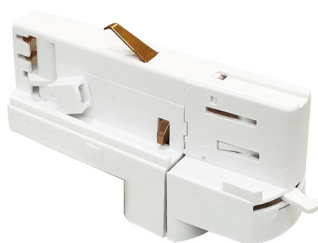

ideal lux | Link Trim Dali

TRACK

Extruded aluminum body for three-phase electrified tracks; powder coating in white or black, optimized for on-off SMILE tracklights and for on-off and dimmable DALI and 1-10 QUICK tracklights. Available in ceiling-mounted, suspension-mounted or flush-mounted in plasterboard ceilings; suitable for continuous linear system installation, standard modules of 2000 mm or 3000 mm. Modules can be sectioned to size and assembled following the chosen scheme. Ideal for installation in big rooms, where great flexibility is required, such as MUSEUM, COMMERCIAL and RETAIL spaces. 5 years warranty.

Code	246567
Item name	LINK ELECTRIFIED CONNECTOR WH DALI
Weight	0,041 Kg
Volume	0,0001 m ³
Finish	White

ideal lux | Link Trim Dali

ACCESSORIES
NOT INCLUDED | REQUIRED

Code	256115
Item name	LINK TRIM MAIN CONNECTOR MIDDLE WH DALI
Weight	0,143 Kg
Volume	0,0004 m ³
Finish	White

Code	255996
Item name	LINK TRIM L-CONNECTOR LEFT WH DALI
Weight	0,140 Kg
Volume	0,0007 m ³
Finish	White

Code	256061
Item name	LINK TRIM L-CONNECTOR RIGHT WH DALI
Weight	0,140 Kg
Volume	0,0007 m ³
Finish	White

ideal lux | Link Trim Dali

ACCESSORIES
NOT INCLUDED | REQUIRED

Code	169613
Item name	LINK END CAP WH
Weight	0,010 Kg
Volume	0,0001 m³
Finish	White

Code	246505
Item name	LINK TRACK CONNECTOR WH DALI
Weight	0,063 Kg
Volume	0,0003 m³
Finish	White