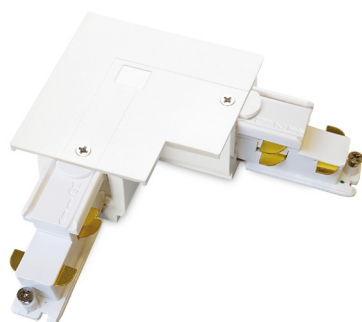

ideal lux | Link Trim Dali

TRACK

Extruded aluminum body for three-phase electrified tracks; powder coating in white or black, optimized for on-off SMILE tracklights and for on-off and dimmable DALI and 1-10 QUICK tracklights. Available in ceiling-mounted, suspension-mounted or flush-mounted in plasterboard ceilings; suitable for continuous linear system installation, standard modules of 2000 mm or 3000 mm. Modules can be sectioned to size and assembled following the chosen scheme. Ideal for installation in big rooms, where great flexibility is required, such as MUSEUM, COMMERCIAL and RETAIL spaces. 5 years warranty.

ideal lux | Link Trim Dali

ACCESSORIES
NOT INCLUDED | REQUIRED

Code	256085
Item name	LINK TRIM MAIN CONNECTOR LEFT WH DALI
Weight	0,089 Kg
Volume	0,0002 m ³
Finish	White

Code	256146
Item name	LINK TRIM MAIN CONNECTOR RIGHT WH DALI
Weight	0,089 Kg
Volume	0,0002 m ³
Finish	White

Code	246567
Item name	LINK ELECTRIFIED CONNECTOR WH DALI
Weight	0,041 Kg
Volume	0,0001 m ³
Finish	White

ideal lux | Link Trim Dali

ACCESSORIES
NOT INCLUDED | REQUIRED

Code	256115
Item name	LINK TRIM MAIN CONNECTOR MIDDLE WH DALI
Weight	0,143 Kg
Volume	0,0004 m ³
Finish	White

Code	255996
Item name	LINK TRIM L-CONNECTOR LEFT WH DALI
Weight	0,140 Kg
Volume	0,0007 m ³
Finish	White

Code	256061
Item name	LINK TRIM L-CONNECTOR RIGHT WH DALI
Weight	0,140 Kg
Volume	0,0007 m ³
Finish	White