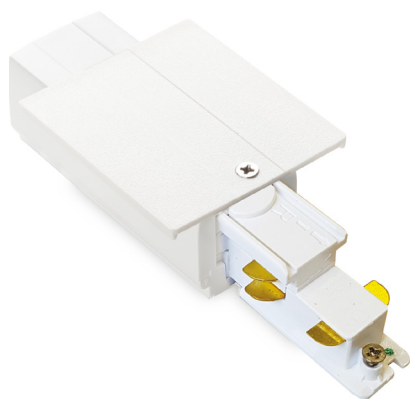

ideal lux | Link Trim Dali

TRACK

Extruded aluminum body for three-phase electrified tracks; powder coating in white or black, optimized for on-off SMILE tracklights and for on-off and dimmable DALI and 1-10 QUICK tracklights. Available in ceiling-mounted, suspension-mounted or flush-mounted in plasterboard ceilings; suitable for continuous linear system installation, standard modules of 2000 mm or 3000 mm. Modules can be sectioned to size and assembled following the chosen scheme. Ideal for installation in big rooms, where great flexibility is required, such as MUSEUM, COMMERCIAL and RETAIL spaces. 5 years warranty.

Code	246895
Item name	LINK TRIM PROFILE 2000 mm WH DALI
Length	2000 mm
Weight	2,11 Kg
Volume	0,0048 m ³

ideal lux | Link Trim Dali

**MOUNTING KIT
NOT INCLUDED | REQUIRED**

Code	188195
Item name	LINK TRIM KIT RECESSED <1000
Finish	Aluminum

ideal lux | Link Trim Dali

ACCESSORIES
NOT INCLUDED | REQUIRED

Code	256085
Item name	LINK TRIM MAIN CONNECTOR LEFT WH DALI
Weight	0,089 Kg
Volume	0,0002 m ³
Finish	White

Code	256146
Item name	LINK TRIM MAIN CONNECTOR RIGHT WH DALI
Weight	0,089 Kg
Volume	0,0002 m ³
Finish	White

Code	246567
Item name	LINK ELECTRIFIED CONNECTOR WH DALI
Weight	0,041 Kg
Volume	0,0001 m ³
Finish	White

ideal lux | Link Trim Dali

ACCESSORIES
NOT INCLUDED | REQUIRED

Code	256115
Item name	LINK TRIM MAIN CONNECTOR MIDDLE WH DALI
Weight	0,143 Kg
Volume	0,0004 m ³
Finish	White