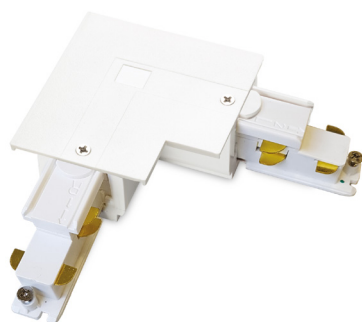

ideal lux | Link Trim Dali

TRACK

Extruded aluminum body for three-phase electrified tracks; powder coating in white or black, optimized for on-off SMILE tracklights and for on-off and dimmable DALI and 1-10 QUICK tracklights. Available in ceiling-mounted, suspension-mounted or flush-mounted in plasterboard ceilings; suitable for continuous linear system installation, standard modules of 2000 mm or 3000 mm. Modules can be sectioned to size and assembled following the chosen scheme. Ideal for installation in big rooms, where great flexibility is required, such as MUSEUM, COMMERCIAL and RETAIL spaces. 5 years warranty.

ideal lux | Link Trim Dali

ACCESSORIES
NOT INCLUDED | REQUIRED

Code	256085
Item name	LINK TRIM MAIN CONNECTOR LEFT WH DALI
Weight	0,089 Kg
Volume	0,0002 m ³
Finish	White

Code	256146
Item name	LINK TRIM MAIN CONNECTOR RIGHT WH DALI
Weight	0,089 Kg
Volume	0,0002 m ³
Finish	White

Code	246567
Item name	LINK ELECTRIFIED CONNECTOR WH DALI
Weight	0,041 Kg
Volume	0,0001 m ³
Finish	White

ideal lux | Link Trim Dali

ACCESSORIES
NOT INCLUDED | REQUIRED

Code	256115
Item name	LINK TRIM MAIN CONNECTOR MIDDLE WH DALI
Weight	0,143 Kg
Volume	0,0004 m ³
Finish	White

Code	255996
Item name	LINK TRIM L-CONNECTOR LEFT WH DALI
Weight	0,140 Kg
Volume	0,0007 m ³
Finish	White

Code	256061
Item name	LINK TRIM L-CONNECTOR RIGHT WH DALI
Weight	0,140 Kg
Volume	0,0007 m ³
Finish	White