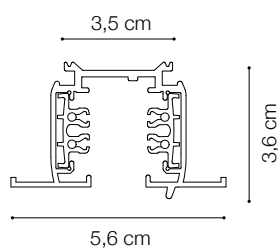

Code	246895
Item name	LINK TRIM PROFILE 2000 mm WH DALI
Length	2000 mm
Weight	2,11 Kg
Volume	0,0048 m ³

ideal lux | Link Trim Dali

**MOUNTING KIT
NOT INCLUDED | REQUIRED**

Code	188195
Item name	LINK TRIM KIT RECESSED <1000
Finish	Aluminum

ideal lux | Link Trim Dali

ACCESSORIES
NOT INCLUDED | REQUIRED

Code	256085
Item name	LINK TRIM MAIN CONNECTOR LEFT WH DALI
Weight	0,089 Kg
Volume	0,0002 m ³
Finish	White

Code	256146
Item name	LINK TRIM MAIN CONNECTOR RIGHT WH DALI
Weight	0,089 Kg
Volume	0,0002 m ³
Finish	White

Code	246567
Item name	LINK ELECTRIFIED CONNECTOR WH DALI
Weight	0,041 Kg
Volume	0,0001 m ³
Finish	White

ideal lux | Link Trim Dali

ACCESSORIES
NOT INCLUDED | REQUIRED

Code	256115
Item name	LINK TRIM MAIN CONNECTOR MIDDLE WH DALI
Weight	0,143 Kg
Volume	0,0004 m ³
Finish	White

Code	255996
Item name	LINK TRIM L-CONNECTOR LEFT WH DALI
Weight	0,140 Kg
Volume	0,0007 m ³
Finish	White

Code	256061
Item name	LINK TRIM L-CONNECTOR RIGHT WH DALI
Weight	0,140 Kg
Volume	0,0007 m ³
Finish	White