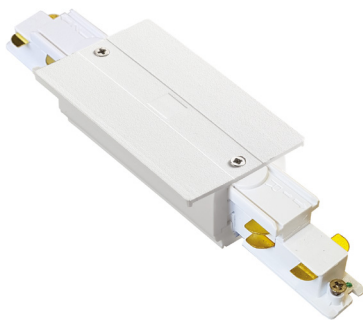

ideal lux | Link Trim Dali

TRACK

Extruded aluminum body for three-phase electrified tracks; powder coating in white or black, optimized for on-off SMILE tracklights and for on-off and dimmable DALI and 1-10 QUICK tracklights. Available in ceiling-mounted, suspension-mounted or flush-mounted in plasterboard ceilings; suitable for continuous linear system installation, standard modules of 2000 mm or 3000 mm. Modules can be sectioned to size and assembled following the chosen scheme. Ideal for installation in big rooms, where great flexibility is required, such as MUSEUM, COMMERCIAL and RETAIL spaces. 5 years warranty.

Code	246895
Item name	LINK TRIM PROFILE 2000 mm WH DALI
Length	2000 mm
Weight	2,11 Kg
Volume	0,0048 m ³

ideal lux | Link Trim Dali

**MOUNTING KIT
NOT INCLUDED | REQUIRED**

Code	188195
Item name	LINK TRIM KIT RECESSED <1000
Finish	Aluminum

ideal lux | Link Trim Dali

ACCESSORIES
NOT INCLUDED | REQUIRED

Code	256085
Item name	LINK TRIM MAIN CONNECTOR LEFT WH DALI
Weight	0,089 Kg
Volume	0,0002 m ³
Finish	White

Code	256146
Item name	LINK TRIM MAIN CONNECTOR RIGHT WH DALI
Weight	0,089 Kg
Volume	0,0002 m ³
Finish	White

Code	246567
Item name	LINK ELECTRIFIED CONNECTOR WH DALI
Weight	0,041 Kg
Volume	0,0001 m ³
Finish	White

ideal lux | Link Trim Dali

ACCESSORIES
NOT INCLUDED | REQUIRED

Code	256115
Item name	LINK TRIM MAIN CONNECTOR MIDDLE WH DALI
Weight	0,143 Kg
Volume	0,0004 m ³
Finish	White