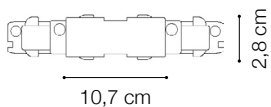

Code	246468
Item name	LINK TRIMLESS PROFILE 1000 mm WH DALI
Length	1000 mm
Weight	0,94 Kg
Volume	0,0016 m ³

ideal lux | Link Trimless DALI

**MOUNTING KIT
NOT INCLUDED | REQUIRED**

Code	169958
Item name	LINK TRIMLESS KIT PENDANT 1.5 MT
Ceiling cup	Yes
N° Cables	1
Cables length	1570 mm
Finish	White

ideal lux | Link Trimless DALI

ACCESSORIES
NOT INCLUDED | REQUIRED

Code	246529
Item name	LINK TRIMLESS MAIN CONNECTOR LEFT WH DALI
Weight	0,079 Kg
Volume	0,0002 m ³
Finish	White

Code	246543
Item name	LINK TRIMLESS MAIN CONNECTOR RIGHT WH DALI
Weight	0,079 Kg
Volume	0,0002 m ³
Finish	White

Code	246567
Item name	LINK ELECTRIFIED CONNECTOR WH
Weight	0,041 Kg
Volume	0,0001 m ³
Finish	White

ideal lux | Link Trimless DALI

ACCESSORIES
NOT INCLUDED | REQUIRED

Code	246581
Item name	LINK TRIMLESS MAIN CONNECTOR MIDDLE WH DALI
Weight	0,129 Kg
Volume	0,0004 m ³
Finish	White

Code	246604
Item name	LINK TRIMLESS L-CONNECTOR LEFT WH DALI
Weight	0,130 Kg
Volume	0,0006 m ³
Finish	White

Code	246628
Item name	LINK TRIMLESS L-CONNECTOR RIGHT WH DALI
Weight	0,130 Kg
Volume	0,0006 m ³
Finish	White