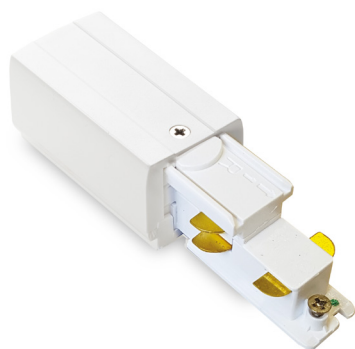

ideal lux | Link Trimless DALI

TRACK

Extruded aluminum body for three-phase electrified tracks; powder coating in white or black, optimized for on-off SMILE tracklights and for on-off and dimmable DALI and 1-10 QUICK tracklights. Available in ceiling-mounted, suspension-mounted or flush-mounted in plasterboard ceilings; suitable for continuous linear system installation, standard modules of 2000 mm or 3000 mm. Modules can be sectioned to size and assembled following the chosen scheme. Ideal for installation in big rooms, where great flexibility is required, such as MUSEUM, COMMERCIAL and RETAIL spaces. 5 years warranty.

Code	243245
Item name	LINK TRIMLESS KIT PENDANT NO ROSONE 5 MT WH
Ceiling cup	No
N° Cables	1
Cables length	5000 mm
Finish	White

ideal lux | Link Trimless DALI

**MOUNTING KIT
NOT INCLUDED | REQUIRED**

Code	169972
Item name	LINK TRIMLESS KIT SURFACE WH
Finish	White

ideal lux | Link Trimless DALI

ACCESSORIES
NOT INCLUDED | REQUIRED

Code	246529
Item name	LINK TRIMLESS MAIN CONNECTOR LEFT WH DALI
Weight	0,079 Kg
Volume	0,0002 m ³
Finish	White

Code	246543
Item name	LINK TRIMLESS MAIN CONNECTOR RIGHT WH DALI
Weight	0,079 Kg
Volume	0,0002 m ³
Finish	White

Code	246567
Item name	LINK ELECTRIFIED CONNECTOR WH
Weight	0,041 Kg
Volume	0,0001 m ³
Finish	White

ideal lux | Link Trimless DALI

ACCESSORIES
NOT INCLUDED | REQUIRED

Code	246581
Item name	LINK TRIMLESS MAIN CONNECTOR MIDDLE WH DALI
Weight	0,129 Kg
Volume	0,0004 m ³
Finish	White