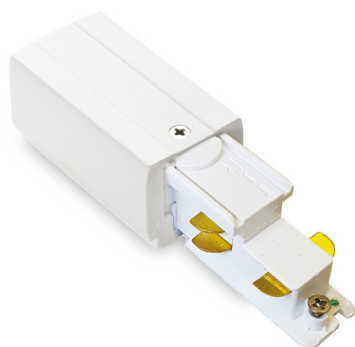

ideal lux | Link Trimless DALI

TRACK

Extruded aluminum body for three-phase electrified tracks; powder coating in white or black, optimized for on-off SMILE tracklights and for on-off and dimmable DALI and 1-10 QUICK tracklights. Available in ceiling-mounted, suspension-mounted or flush-mounted in plasterboard ceilings; suitable for continuous linear system installation, standard modules of 2000 mm or 3000 mm. Modules can be sectioned to size and assembled following the chosen scheme. Ideal for installation in big rooms, where great flexibility is required, such as MUSEUM, COMMERCIAL and RETAIL spaces. 5 years warranty.

Code	243245
Item name	LINK TRIMLESS KIT PENDANT NO ROSONE 5 MT WH
Ceiling cup	No
N° Cables	1
Cables length	5000 mm
Finish	White

ideal lux | Link Trimless DALI

**MOUNTING KIT
NOT INCLUDED | REQUIRED**

Code	169972
Item name	LINK TRIMLESS KIT SURFACE WH
Finish	White

ideal lux | Link Trimless DALI

ACCESSORIES
NOT INCLUDED | REQUIRED

Code	246529
Item name	LINK TRIMLESS MAIN CONNECTOR LEFT WH DALI
Weight	0,079 Kg
Volume	0,0002 m ³
Finish	White

Code	246543
Item name	LINK TRIMLESS MAIN CONNECTOR RIGHT WH DALI
Weight	0,079 Kg
Volume	0,0002 m ³
Finish	White

Code	246567
Item name	LINK ELECTRIFIED CONNECTOR WH
Weight	0,041 Kg
Volume	0,0001 m ³
Finish	White

ideal lux | Link Trimless DALI

ACCESSORIES
NOT INCLUDED | REQUIRED

Code	246581
Item name	LINK TRIMLESS MAIN CONNECTOR MIDDLE WH DALI
Weight	0,129 Kg
Volume	0,0004 m ³
Finish	White