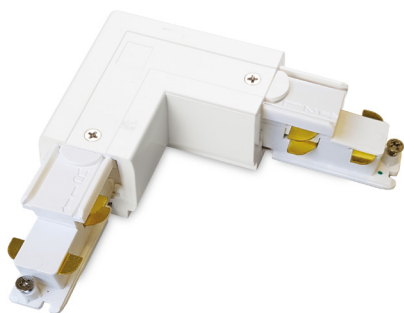

ideal lux | Link Trimless DALI

TRACK

Extruded aluminum body for three-phase electrified tracks; powder coating in white or black, optimized for on-off SMILE tracklights and for on-off and dimmable DALI and 1-10 QUICK tracklights. Available in ceiling-mounted, suspension-mounted or flush-mounted in plasterboard ceilings; suitable for continuous linear system installation, standard modules of 2000 mm or 3000 mm. Modules can be sectioned to size and assembled following the chosen scheme. Ideal for installation in big rooms, where great flexibility is required, such as MUSEUM, COMMERCIAL and RETAIL spaces. 5 years warranty.

ideal lux | Link Trimless DALI

ACCESSORIES
NOT INCLUDED | REQUIRED

Code	246512
Item name	LINK TRIMLESS MAIN CONNECTOR LEFT BK DALI
Weight	0,079 Kg
Volume	0,0002 m ³
Finish	Black

Code	246536
Item name	LINK TRIMLESS MAIN CONNECTOR RIGHT BK DALI
Weight	0,079 Kg
Volume	0,0002 m ³
Finish	Black

Code	246550
Item name	LINK ELECTRIFIED CONNECTOR BK DALI
Weight	0,041 Kg
Volume	0,0001 m ³
Finish	Black

ideal lux | Link Trimless DALI

ACCESSORIES
NOT INCLUDED | REQUIRED

Code	246574
Item name	LINK TRIMLESS MAIN CONNECTOR MIDDLE BK DALI
Weight	0,129 Kg
Volume	0,0004 m ³
Finish	Black

Code	246598
Item name	LINK TRIMLESS L-CONNECTOR LEFT BK DALI
Weight	0,130 Kg
Volume	0,0006 m ³
Finish	Black

Code	246611
Item name	LINK TRIMLESS L-CONNECTOR RIGHT BK DALI
Weight	0,130 Kg
Volume	0,0006 m ³
Finish	Black