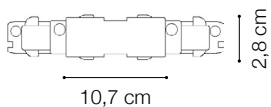

ideal lux | Link Trimless DALI

ACCESSORIES
NOT INCLUDED | REQUIRED

Code	246512
Item name	LINK TRIMLESS MAIN CONNECTOR LEFT BK DALI
Weight	0,079 Kg
Volume	0,0002 m ³
Finish	Black

Code	246536
Item name	LINK TRIMLESS MAIN CONNECTOR RIGHT BK DALI
Weight	0,079 Kg
Volume	0,0002 m ³
Finish	Black

Code	246550
Item name	LINK ELECTRIFIED CONNECTOR BK DALI
Weight	0,041 Kg
Volume	0,0001 m ³
Finish	Black

ideal lux | Link Trimless DALI

ACCESSORIES
NOT INCLUDED | REQUIRED

Code	246574
Item name	LINK TRIMLESS MAIN CONNECTOR MIDDLE BK DALI
Weight	0,129 Kg
Volume	0,0004 m ³
Finish	Black

Code	246598
Item name	LINK TRIMLESS L-CONNECTOR LEFT BK DALI
Weight	0,130 Kg
Volume	0,0006 m ³
Finish	Black

Code	246611
Item name	LINK TRIMLESS L-CONNECTOR RIGHT BK DALI
Weight	0,130 Kg
Volume	0,0006 m ³
Finish	Black