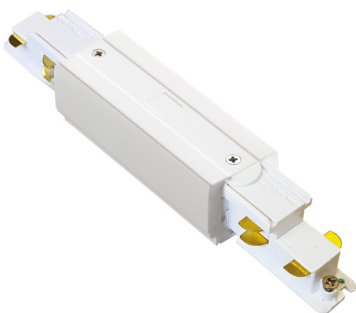

ideal lux | Link Trimless DALI

TRACK

Extruded aluminum body for three-phase electrified tracks; powder coating in white or black, optimized for on-off SMILE tracklights and for on-off and dimmable DALI and 1-10 QUICK tracklights. Available in ceiling-mounted, suspension-mounted or flush-mounted in plasterboard ceilings; suitable for continuous linear system installation, standard modules of 2000 mm or 3000 mm. Modules can be sectioned to size and assembled following the chosen scheme. Ideal for installation in big rooms, where great flexibility is required, such as MUSEUM, COMMERCIAL and RETAIL spaces. 5 years warranty.

Code	243238
Item name	LINK TRIMLESS KIT PENDANT NO ROSONE 5 MT BK
Ceiling cup	No
N° Cables	1
Cables length	5000 mm
Finish	Black

ideal lux | Link Trimless DALI

**MOUNTING KIT
NOT INCLUDED | REQUIRED**

Code	169989
Item name	LINK TRIMLESS KIT SURFACE BK
Finish	Black

ideal lux | Link Trimless DALI

ACCESSORIES
NOT INCLUDED | REQUIRED

Code	246512
Item name	LINK TRIMLESS MAIN CONNECTOR LEFT BK DALI
Weight	0,079 Kg
Volume	0,0002 m ³
Finish	Black

Code	246536
Item name	LINK TRIMLESS MAIN CONNECTOR RIGHT BK DALI
Weight	0,079 Kg
Volume	0,0002 m ³
Finish	Black

Code	246550
Item name	LINK ELECTRIFIED CONNECTOR BK DALI
Weight	0,041 Kg
Volume	0,0001 m ³
Finish	Black

ideal lux | Link Trimless DALI

ACCESSORIES
NOT INCLUDED | REQUIRED

Code	246574
Item name	LINK TRIMLESS MAIN CONNECTOR MIDDLE BK DALI
Weight	0,129 Kg
Volume	0,0004 m ³
Finish	Black