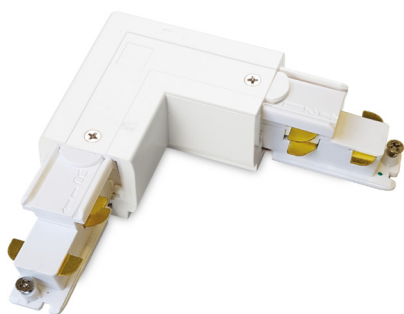

ideal lux | Link Trimless DALI

TRACK

Extruded aluminum body for three-phase electrified tracks; powder coating in white or black, optimized for on-off SMILE tracklights and for on-off and dimmable DALI and 1-10 QUICK tracklights. Available in ceiling-mounted, suspension-mounted or flush-mounted in plasterboard ceilings; suitable for continuous linear system installation, standard modules of 2000 mm or 3000 mm. Modules can be sectioned to size and assembled following the chosen scheme. Ideal for installation in big rooms, where great flexibility is required, such as MUSEUM, COMMERCIAL and RETAIL spaces. 5 years warranty.

ideal lux | Link Trimless DALI

ACCESSORIES
NOT INCLUDED | REQUIRED

Code	246512
Item name	LINK TRIMLESS MAIN CONNECTOR LEFT BK DALI
Weight	0,079 Kg
Volume	0,0002 m ³
Finish	Black

Code	246536
Item name	LINK TRIMLESS MAIN CONNECTOR RIGHT BK DALI
Weight	0,079 Kg
Volume	0,0002 m ³
Finish	Black

Code	246550
Item name	LINK ELECTRIFIED CONNECTOR BK DALI
Weight	0,041 Kg
Volume	0,0001 m ³
Finish	Black

ideal lux | Link Trimless DALI

ACCESSORIES
NOT INCLUDED | REQUIRED

Code	246574
Item name	LINK TRIMLESS MAIN CONNECTOR MIDDLE BK DALI
Weight	0,129 Kg
Volume	0,0004 m ³
Finish	Black

Code	246598
Item name	LINK TRIMLESS L-CONNECTOR LEFT BK DALI
Weight	0,130 Kg
Volume	0,0006 m ³
Finish	Black

Code	246611
Item name	LINK TRIMLESS L-CONNECTOR RIGHT BK DALI
Weight	0,130 Kg
Volume	0,0006 m ³
Finish	Black