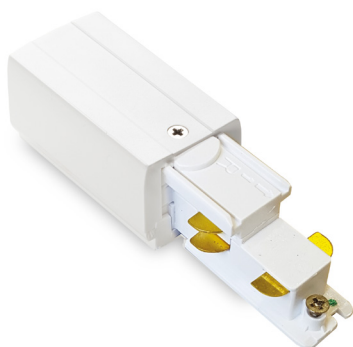

ideal lux | Link Trimless DALI

TRACK

Extruded aluminum body for three-phase electrified tracks; powder coating in white or black, optimized for on-off SMILE tracklights and for on-off and dimmable DALI and 1-10 QUICK tracklights. Available in ceiling-mounted, suspension-mounted or flush-mounted in plasterboard ceilings; suitable for continuous linear system installation, standard modules of 2000 mm or 3000 mm. Modules can be sectioned to size and assembled following the chosen scheme. Ideal for installation in big rooms, where great flexibility is required, such as MUSEUM, COMMERCIAL and RETAIL spaces. 5 years warranty.

Code	246451
Item name	LINK TRIMLESS PROFILE 1000 mm BK DALI
Length	1000 mm
Weight	0,94 Kg
Volume	0,0016 m ³

ideal lux | Link Trimless DALI

**MOUNTING KIT
NOT INCLUDED | REQUIRED**

Code	169958
Item name	LINK TRIMLESS KIT PENDANT 1.5 MT
Ceiling cup	Yes
N° Cables	1
Cables length	1570 mm
Finish	White

Code	243238
Item name	LINK TRIMLESS KIT PENDANT NO ROSONE 5 MT BK
Ceiling cup	No
N° Cables	1
Cables length	5000 mm
Finish	Black

ideal lux | Link Trimless DALI

**MOUNTING KIT
NOT INCLUDED | REQUIRED**

Code	169989
Item name	LINK TRIMLESS KIT SURFACE BK
Finish	Black

ideal lux | Link Trimless DALI

ACCESSORIES
NOT INCLUDED | REQUIRED

Code	246512
Item name	LINK TRIMLESS MAIN CONNECTOR LEFT BK DALI
Weight	0,079 Kg
Volume	0,0002 m ³
Finish	Black

Code	246536
Item name	LINK TRIMLESS MAIN CONNECTOR RIGHT BK DALI
Weight	0,079 Kg
Volume	0,0002 m ³
Finish	Black