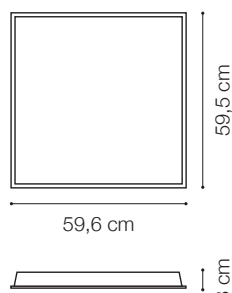

ideal lux | Led Panel

DOWNLIGHT

Code	246390
Item name	LED PANEL 3000K CRI90
Source	LED SMD
Power	38,5W
Driver included	ON/OFF
Driver available	1-10V DALI/PUSH
Lumen	3800 Lm
MacAdam	SDCM ≤ 4
Beam	81°
CCT	3000K
CRI	≥ 90
UGR	< 19
LED Life	25.000 h
Insulation class	Class II
IP	20
Material	Aluminum
Warranty	5 years
Net Weight	2,200 Kg
Volume	0,0144 m ³
Base / Hole	52,5 x 52,5 cm

Code	247854
Item name	LED PANEL DRIVER 1-10V
Power	40W
Range	850-1050 mA
Output	1000 mA
Measure	125 x 26 x 83 mm

Code	247847
Item name	LED PANEL DRIVER DALI
Power	40W
Range	550-1050 mA
Output	1000 mA
Measure	106 x 28 x 69 mm