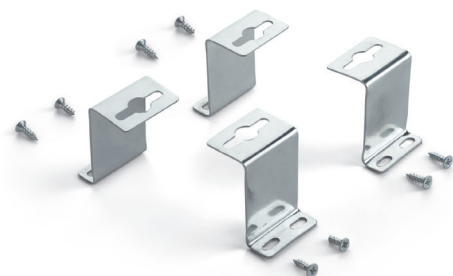

ideal lux | Led Panel

DOWNLIGHT

Code	246390
Item name	LED PANEL 3000K CRI90
Source	LED SMD
Power	38,5W
Driver included	ON/OFF
Driver available	1-10V DALI/PUSH
Lumen	3800 Lm
MacAdam	SDCM ≤ 4
Beam	81°
CCT	3000K
CRI	≥ 90
UGR	< 19
LED Life	25.000 h
Insulation class	Class II
IP	20
Material	Aluminum
Warranty	5 years
Net Weight	2,200 Kg
Volume	0,0144 m ³
Base / Hole	52,5 x 52,5 cm

Code	247854
Item name	LED PANEL DRIVER 1-10V
Power	40W
Range	850-1050 mA
Output	1000 mA
Measure	125 x 26 x 83 mm

Code	247847
Item name	LED PANEL DRIVER DALI
Power	40W
Range	550-1050 mA
Output	1000 mA
Measure	106 x 28 x 69 mm

Code	244198
Item name	LED PANEL KIT PENDANT
Ceiling cup	No
N° Cables	4
Cables length	1000 mm
Finish	Grey

Code	244204
Item name	LED PANEL KIT SURFACE
Finish	Grey