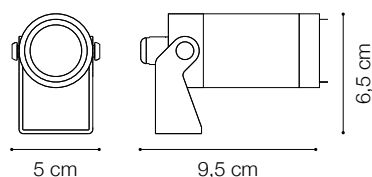

Suggestion

Code	245041
Item name	STARLIGHT PT 05.5W 4000K
Insulation class	Class III
IP	68
Power	LED 5,5W 550 Lm
Bulb LED included	4000K 50.000 h
Net Weight	0,280 Kg
Volume	0,0005 m³
Base / Hole	3,5 x 2,5 cm