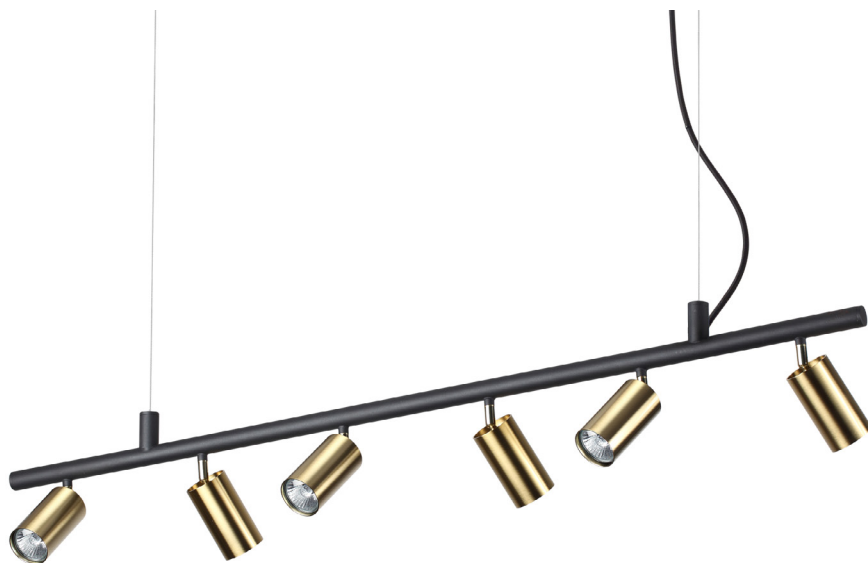

ideal lux | Dynamite

SUSPENSION LAMP

Powder coated or plated metal frame. Adjustable diffusers. Power cable coated with fabric. Suspension model includes also kit for ceiling installation.

Code	244648
Item name	DYNAMITE SP6 OTTONE
Insulation class	Class II
IP	20
Power	GU10 max 6 x 28W3000K
Bulb LED included	123943 GU10 07W 640Lm
Net Weight	2,700 Kg
Volume	0,0280 m ³
Base / Hole	ø 9 cm