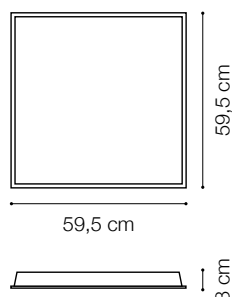

ideal lux | Led Panel

DOWNLIGHT

Code	244181
Item name	LED PANEL 4000K CRI80
Source	LED SMD
Power	38,5W
Driver included	ON/OFF
Driver available	1-10V DALI/PUSH
Lumen	3950 Lm
MacAdam	SDCM \leq 4
Beam	81°
CCT	4000K
CRI	\geq 90
UGR	<19
LED Life	25.000 h
Insulation class	Class II
IP	20
Material	Aluminum
Warranty	5 years
Net Weight	2,200 Kg
Volume	0,0144 m ³
Base / Hole	52,5 x 52,5 cm

Code	247854
Item name	LED PANEL DRIVER 1-10V
Power	40W
Range	850-1050 mA
Output	1000 mA
Measure	125 x 26 x 83 mm

Code	247847
Item name	LED PANEL DRIVER DALI
Power	40W
Range	550-1050 mA
Output	1000 mA
Measure	106 x 28 x 69 mm