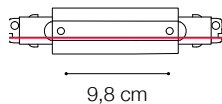

# ideal lux | Link Trimless ON-OFF

ACCESSORIES  
NOT INCLUDED | REQUIRED

Code	169583
Item name	LINK TRIMLESS MAIN CONNECTOR LEFT WH ON-OFF
Weight	0,060 Kg
Volume	0,0002 m <sup>3</sup>
Finish	White

Code	169590
Item name	LINK TRIMLESS MAIN CONNECTOR RIGHT WH ON-OFF
Weight	0,060 Kg
Volume	0,0002 m <sup>3</sup>
Finish	White

Code	169637
Item name	LINK ELECTRIFIED CONNECTOR WH ON-OFF
Weight	0,030 Kg
Volume	0,0001 m <sup>3</sup>
Finish	White

# ideal lux | Link Trimless ON-OFF

ACCESSORIES  
NOT INCLUDED | REQUIRED

Code	227580
Item name	LINK TRIMLESS MAIN CONNECTOR MIDDLE WH ON-OFF
Weight	0,120 Kg
Volume	0,0004 m <sup>3</sup>
Finish	White

Code	169705
Item name	LINK TRIMLESS L-CONNECTOR LEFT WH ON-OFF
Weight	0,110 Kg
Volume	0,0005 m <sup>3</sup>
Finish	White