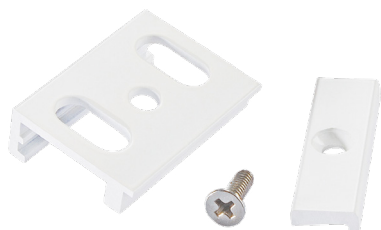

ideal lux | Link Trimless ON-OFF

**MOUNTING KIT
NOT INCLUDED | REQUIRED**

Code	169972
Item name	LINK TRIMLESS KIT SURFACE WH
Finish	White