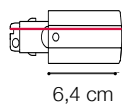

# ideal lux | Link Trimless ON-OFF

ACCESSORIES  
NOT INCLUDED | REQUIRED

Code	169583
Item name	LINK TRIMLESS MAIN CONNECTOR LEFT WH ON-OFF
Weight	0,060 Kg
Volume	0,0002 m <sup>3</sup>
Finish	White

Code	169590
Item name	LINK TRIMLESS MAIN CONNECTOR RIGHT WH ON-OFF
Weight	0,060 Kg
Volume	0,0002 m <sup>3</sup>
Finish	White