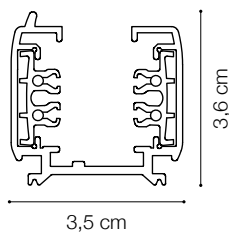

## TRACK

Extruded aluminum body for three-phase electrified tracks; powder coating in white or black, optimized for on-off SMILE tracklights and for on-off and dimmable DALI and 1-10 QUICK tracklights. Available in ceiling-mounted, suspension-mounted or flush-mounted in plasterboard ceilings; suitable for continuous linear system installation, standard modules of 2000 mm or 3000 mm. Modules can be sectioned to size and assembled following the chosen scheme. Ideal for installation in big rooms, where great flexibility is required, such as MUSEUM, COMMERCIAL and RETAIL spaces. 5 years warranty.

Code	243269
Item name	LINK TRIMLESS PROFILE 1000 mm WH ON-OFF
Length	1000 mm
Weight	0,94 Kg
Volume	0,0016 m <sup>3</sup>

# ideal lux | Link Trimless ON-OFF

ACCESSORIES  
NOT INCLUDED | REQUIRED

Code	169583
Item name	LINK TRIMLESS MAIN CONNECTOR LEFT WH ON-OFF
Weight	0,060 Kg
Volume	0,0002 m <sup>3</sup>
Finish	White

Code	169590
Item name	LINK TRIMLESS MAIN CONNECTOR RIGHT WH ON-OFF
Weight	0,060 Kg
Volume	0,0002 m <sup>3</sup>
Finish	White

# ideal lux | Link Trimless ON-OFF

ACCESSORIES  
NOT INCLUDED | REQUIRED

Code	227580
Item name	LINK TRIMLESS MAIN CONNECTOR MIDDLE WH ON-OFF
Weight	0,120 Kg
Volume	0,0004 m <sup>3</sup>
Finish	White

Code	169705
Item name	LINK TRIMLESS L-CONNECTOR LEFT WH ON-OFF
Weight	0,110 Kg
Volume	0,0005 m <sup>3</sup>
Finish	White