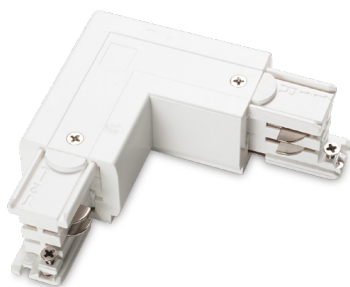

# ideal lux | Link Trimless ON-OFF

ACCESSORIES  
NOT INCLUDED | REQUIRED

Code	169583
Item name	LINK TRIMLESS MAIN CONNECTOR LEFT WH ON-OFF
Weight	0,060 Kg
Volume	0,0002 m <sup>3</sup>
Finish	White

Code	169590
Item name	LINK TRIMLESS MAIN CONNECTOR RIGHT WH ON-OFF
Weight	0,060 Kg
Volume	0,0002 m <sup>3</sup>
Finish	White

Code	169637
Item name	LINK ELECTRIFIED CONNECTOR WH ON-OFF
Weight	0,030 Kg
Volume	0,0001 m <sup>3</sup>
Finish	White

# ideal lux | Link Trimless ON-OFF

ACCESSORIES  
NOT INCLUDED | REQUIRED

Code	227580
Item name	LINK TRIMLESS MAIN CONNECTOR MIDDLE WH ON-OFF
Weight	0,120 Kg
Volume	0,0004 m <sup>3</sup>
Finish	White

Code	169705
Item name	LINK TRIMLESS L-CONNECTOR LEFT WH ON-OFF
Weight	0,110 Kg
Volume	0,0005 m <sup>3</sup>
Finish	White