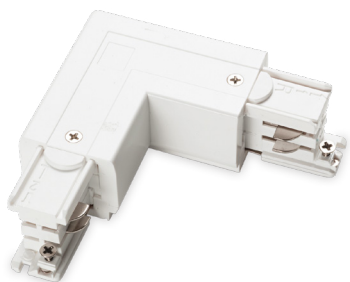

# ideal lux | Link Trimless ON-OFF

ACCESSORIES  
NOT INCLUDED | REQUIRED

Code	227580
Item name	LINK TRIMLESS MAIN CONNECTOR MIDDLE WH ON-OFF
Weight	0,120 Kg
Volume	0,0004 m <sup>3</sup>
Finish	White

Code	169705
Item name	LINK TRIMLESS L-CONNECTOR LEFT WH ON-OFF
Weight	0,110 Kg
Volume	0,0005 m <sup>3</sup>
Finish	White

Code	169736
Item name	LINK TRIMLESS L-CONNECTOR RIGHT WH ON-OFF
Weight	0,110 Kg
Volume	0,0005 m <sup>3</sup>
Finish	White

# ideal lux | Link Trimless ON-OFF

ACCESSORIES  
NOT INCLUDED | REQUIRED

Code	169613
Item name	LINK END CAP WH
Weight	0,010 Kg
Volume	0,0001 m <sup>3</sup>
Finish	White

Code	194257
Item name	LINK TRACK CONNECTOR WH ON-OFF
Weight	0,080 Kg
Volume	0,0002 m <sup>3</sup>
Finish	White