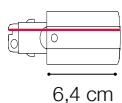

# ideal lux | Link Trimless ON-OFF

ACCESSORIES  
NOT INCLUDED | REQUIRED

Code	169583
Item name	LINK TRIMLESS MAIN CONNECTOR LEFT WH ON-OFF
Weight	0,060 Kg
Volume	0,0002 m <sup>3</sup>
Finish	White

Code	169590
Item name	LINK TRIMLESS MAIN CONNECTOR RIGHT WH ON-OFF
Weight	0,060 Kg
Volume	0,0002 m <sup>3</sup>
Finish	White

Code	169637
Item name	LINK ELECTRIFIED CONNECTOR WH ON-OFF
Weight	0,030 Kg
Volume	0,0001 m <sup>3</sup>
Finish	White

# ideal lux | Link Trimless ON-OFF

ACCESSORIES  
NOT INCLUDED | REQUIRED

Code	227580
Item name	LINK TRIMLESS MAIN CONNECTOR MIDDLE WH ON-OFF
Weight	0,120 Kg
Volume	0,0004 m <sup>3</sup>
Finish	White

Code	169705
Item name	LINK TRIMLESS L-CONNECTOR LEFT WH ON-OFF
Weight	0,110 Kg
Volume	0,0005 m <sup>3</sup>
Finish	White