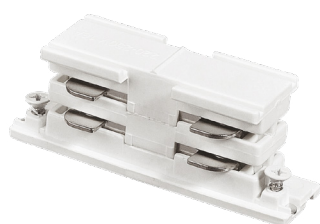

# ideal lux | Link Trimless ON-OFF

**MOUNTING KIT  
NOT INCLUDED | REQUIRED**

Code	169972
Item name	LINK TRIMLESS KIT SURFACE WH
Finish	White

# ideal lux | Link Trimless ON-OFF

ACCESSORIES  
NOT INCLUDED | REQUIRED

Code	169583
Item name	LINK TRIMLESS MAIN CONNECTOR LEFT WH ON-OFF
Weight	0,060 Kg
Volume	0,0002 m <sup>3</sup>
Finish	White

Code	169590
Item name	LINK TRIMLESS MAIN CONNECTOR RIGHT WH ON-OFF
Weight	0,060 Kg
Volume	0,0002 m <sup>3</sup>
Finish	White

Code	169637
Item name	LINK ELECTRIFIED CONNECTOR WH ON-OFF
Weight	0,030 Kg
Volume	0,0001 m <sup>3</sup>
Finish	White

# ideal lux | Link Trimless ON-OFF

ACCESSORIES  
NOT INCLUDED | REQUIRED

Code	227580
Item name	LINK TRIMLESS MAIN CONNECTOR MIDDLE WH ON-OFF
Weight	0,120 Kg
Volume	0,0004 m <sup>3</sup>
Finish	White

Code	169705
Item name	LINK TRIMLESS L-CONNECTOR LEFT WH ON-OFF
Weight	0,110 Kg
Volume	0,0005 m <sup>3</sup>
Finish	White