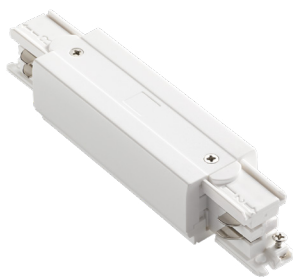

Code	243269
Item name	LINK TRIMLESS PROFILE 1000 mm WH ON-OFF
Length	1000 mm
Weight	0,94 Kg
Volume	0,0016 m <sup>3</sup>

# ideal lux | Link Trimless ON-OFF

ACCESSORIES  
NOT INCLUDED | REQUIRED

Code	169583
Item name	LINK TRIMLESS MAIN CONNECTOR LEFT WH ON-OFF
Weight	0,060 Kg
Volume	0,0002 m <sup>3</sup>
Finish	White

Code	169590
Item name	LINK TRIMLESS MAIN CONNECTOR RIGHT WH ON-OFF
Weight	0,060 Kg
Volume	0,0002 m <sup>3</sup>
Finish	White

Code	169637
Item name	LINK ELECTRIFIED CONNECTOR WH ON-OFF
Weight	0,030 Kg
Volume	0,0001 m <sup>3</sup>
Finish	White

# ideal lux | Link Trimless ON-OFF

ACCESSORIES  
NOT INCLUDED | REQUIRED

Code	227580
Item name	LINK TRIMLESS MAIN CONNECTOR MIDDLE WH ON-OFF
Weight	0,120 Kg
Volume	0,0004 m <sup>3</sup>
Finish	White

Code	169705
Item name	LINK TRIMLESS L-CONNECTOR LEFT WH ON-OFF
Weight	0,110 Kg
Volume	0,0005 m <sup>3</sup>
Finish	White