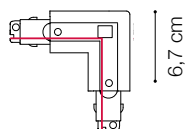

# ideal lux | Link Trimless ON-OFF

ACCESSORIES  
NOT INCLUDED | REQUIRED

Code	169583
Item name	LINK TRIMLESS MAIN CONNECTOR LEFT WH ON-OFF
Weight	0,060 Kg
Volume	0,0002 m <sup>3</sup>
Finish	White

Code	169590
Item name	LINK TRIMLESS MAIN CONNECTOR RIGHT WH ON-OFF
Weight	0,060 Kg
Volume	0,0002 m <sup>3</sup>
Finish	White

# ideal lux | Link Trimless ON-OFF

ACCESSORIES  
NOT INCLUDED | REQUIRED

Code	227580
Item name	LINK TRIMLESS MAIN CONNECTOR MIDDLE WH ON-OFF
Weight	0,120 Kg
Volume	0,0004 m <sup>3</sup>
Finish	White

Code	169705
Item name	LINK TRIMLESS L-CONNECTOR LEFT WH ON-OFF
Weight	0,110 Kg
Volume	0,0005 m <sup>3</sup>
Finish	White

Code	169736
Item name	LINK TRIMLESS L-CONNECTOR RIGHT WH ON-OFF
Weight	0,110 Kg
Volume	0,0005 m <sup>3</sup>
Finish	White

# ideal lux | Link Trimless ON-OFF

ACCESSORIES  
NOT INCLUDED | REQUIRED

Code	169613
Item name	LINK END CAP WH
Weight	0,010 Kg
Volume	0,0001 m <sup>3</sup>
Finish	White

Code	194257
Item name	LINK TRACK CONNECTOR WH ON-OFF
Weight	0,080 Kg
Volume	0,0002 m <sup>3</sup>
Finish	White