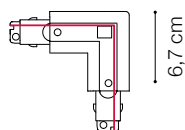

# ideal lux | Link Trimless ON-OFF

ACCESSORIES  
NOT INCLUDED | REQUIRED

Code	169583
Item name	LINK TRIMLESS MAIN CONNECTOR LEFT WH ON-OFF
Weight	0,060 Kg
Volume	0,0002 m <sup>3</sup>
Finish	White

Code	169590
Item name	LINK TRIMLESS MAIN CONNECTOR RIGHT WH ON-OFF
Weight	0,060 Kg
Volume	0,0002 m <sup>3</sup>
Finish	White

# ideal lux | Link Trimless ON-OFF

ACCESSORIES  
NOT INCLUDED | REQUIRED

Code	227580
Item name	LINK TRIMLESS MAIN CONNECTOR MIDDLE WH ON-OFF
Weight	0,120 Kg
Volume	0,0004 m <sup>3</sup>
Finish	White

Code	169705
Item name	LINK TRIMLESS L-CONNECTOR LEFT WH ON-OFF
Weight	0,110 Kg
Volume	0,0005 m <sup>3</sup>
Finish	White

Code	169736
Item name	LINK TRIMLESS L-CONNECTOR RIGHT WH ON-OFF
Weight	0,110 Kg
Volume	0,0005 m <sup>3</sup>
Finish	White

# ideal lux | Link Trimless ON-OFF

ACCESSORIES  
NOT INCLUDED | REQUIRED

Code	169613
Item name	LINK END CAP WH
Weight	0,010 Kg
Volume	0,0001 m <sup>3</sup>
Finish	White

Code	194257
Item name	LINK TRACK CONNECTOR WH ON-OFF
Weight	0,080 Kg
Volume	0,0002 m <sup>3</sup>
Finish	White