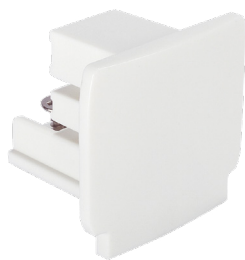

Code	169637
Item name	LINK ELECTRIFIED CONNECTOR WH ON-OFF
Weight	0,030 Kg
Volume	0,0001 m <sup>3</sup>
Finish	White

# ideal lux | Link Trimless ON-OFF

ACCESSORIES  
NOT INCLUDED | REQUIRED

Code	227580
Item name	LINK TRIMLESS MAIN CONNECTOR MIDDLE WH ON-OFF
Weight	0,120 Kg
Volume	0,0004 m <sup>3</sup>
Finish	White

Code	169705
Item name	LINK TRIMLESS L-CONNECTOR LEFT WH ON-OFF
Weight	0,110 Kg
Volume	0,0005 m <sup>3</sup>
Finish	White

Code	169736
Item name	LINK TRIMLESS L-CONNECTOR RIGHT WH ON-OFF
Weight	0,110 Kg
Volume	0,0005 m <sup>3</sup>
Finish	White

# ideal lux | Link Trimless ON-OFF

ACCESSORIES  
NOT INCLUDED | REQUIRED

Code	169613
Item name	LINK END CAP WH
Weight	0,010 Kg
Volume	0,0001 m <sup>3</sup>
Finish	White

Code	194257
Item name	LINK TRACK CONNECTOR WH ON-OFF
Weight	0,080 Kg
Volume	0,0002 m <sup>3</sup>
Finish	White