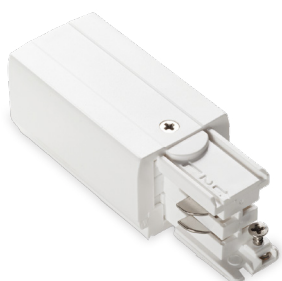

## TRACK

Extruded aluminum body for three-phase electrified tracks; powder coating in white or black, optimized for on-off SMILE tracklights and for on-off and dimmable DALI and 1-10 QUICK tracklights. Available in ceiling-mounted, suspension-mounted or flush-mounted in plasterboard ceilings; suitable for continuous linear system installation, standard modules of 2000 mm or 3000 mm. Modules can be sectioned to size and assembled following the chosen scheme. Ideal for installation in big rooms, where great flexibility is required, such as MUSEUM, COMMERCIAL and RETAIL spaces. 5 years warranty.

Code	242705
Item name	LINK TRIMLESS KIT PENDANT NO ROSONE 3 MT WH
Ceiling cup	No
N° Cables	1
Cables length	3000 mm
Finish	White

Code	243245
Item name	LINK TRIMLESS KIT PENDANT NO ROSONE 5 MT WH
Ceiling cup	No
N° Cables	1
Cables length	5000 mm
Finish	White

# ideal lux | Link Trimless ON-OFF

**MOUNTING KIT  
NOT INCLUDED | REQUIRED**

Code	169972
Item name	LINK TRIMLESS KIT SURFACE WH
Finish	White

# ideal lux | Link Trimless ON-OFF

ACCESSORIES  
NOT INCLUDED | REQUIRED

Code	169583
Item name	LINK TRIMLESS MAIN CONNECTOR LEFT WH ON-OFF
Weight	0,060 Kg
Volume	0,0002 m <sup>3</sup>
Finish	White

Code	169590
Item name	LINK TRIMLESS MAIN CONNECTOR RIGHT WH ON-OFF
Weight	0,060 Kg
Volume	0,0002 m <sup>3</sup>
Finish	White