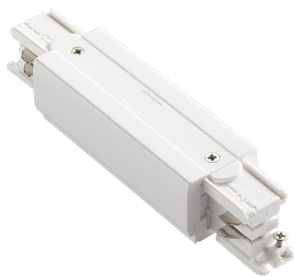

Code	243252
Item name	LINK TRIMLESS PROFILE 1000 mm BK ON-OFF
Length	1000 mm
Weight	0,94 Kg
Volume	0,0016 m ³

ideal lux | Link Trimless ON-OFF

**MOUNTING KIT
NOT INCLUDED | REQUIRED**

Code	169958
Item name	LINK TRIMLESS KIT PENDANT 1.5 MT
Ceiling cup	Yes
N° Cables	1
Cables length	1570 mm
Finish	White

Code	243238
Item name	LINK TRIMLESS KIT PENDANT NO ROSONE 5 MT BK
Ceiling cup	No
N° Cables	1
Cables length	5000 mm
Finish	Black

ideal lux | Link Trimless ON-OFF

**MOUNTING KIT
NOT INCLUDED | REQUIRED**

Code	169989
Item name	LINK TRIMLESS KIT SURFACE BK
Finish	Black

ideal lux | Link Trimless ON-OFF

ACCESSORIES
NOT INCLUDED | REQUIRED

Code	169576
Item name	LINK TRIMLESS MAIN CONNECTOR LEFT BK ON-OFF
Weight	0,060 Kg
Volume	0,0002 m ³
Finish	Black

Code	169606
Item name	LINK TRIMLESS MAIN CONNECTOR RIGHT BK ON-OFF
Weight	0,060 Kg
Volume	0,0002 m ³
Finish	Black

Code	169644
Item name	LINK ELECTRIFIED CONNECTOR BK ON-OFF
Weight	0,030 Kg
Volume	0,0001 m ³
Finish	Black

ideal lux | Link Trimless ON-OFF

ACCESSORIES
NOT INCLUDED | REQUIRED

Code	227597
Item name	LINK TRIMLESS MAIN CONNECTOR MIDDLE BK ON-OFF
Weight	0,120 Kg
Volume	0,0004 m ³
Finish	Black