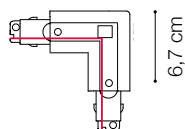

ideal lux | Link Trimless ON-OFF

ACCESSORIES
NOT INCLUDED | REQUIRED

Code	169576
Item name	LINK TRIMLESS MAIN CONNECTOR LEFT BK ON-OFF
Weight	0,060 Kg
Volume	0,0002 m ³
Finish	Black

Code	169606
Item name	LINK TRIMLESS MAIN CONNECTOR RIGHT BK ON-OFF
Weight	0,060 Kg
Volume	0,0002 m ³
Finish	Black

Code	169644
Item name	LINK ELECTRIFIED CONNECTOR BK ON-OFF
Weight	0,030 Kg
Volume	0,0001 m ³
Finish	Black

ideal lux | Link Trimless ON-OFF

ACCESSORIES
NOT INCLUDED | REQUIRED

Code	227597
Item name	LINK TRIMLESS MAIN CONNECTOR MIDDLE BK ON-OFF
Weight	0,120 Kg
Volume	0,0004 m ³
Finish	Black

Code	169712
Item name	LINK TRIMLESS L-CONNECTOR LEFT BK ON-OFF
Weight	0,110 Kg
Volume	0,0005 m ³
Finish	Black

Code	169729
Item name	LINK TRIMLESS L-CONNECTOR RIGHT BK ON-OFF
Weight	0,110 Kg
Volume	0,0005 m ³
Finish	Black

ideal lux | Link Trimless ON-OFF

ACCESSORIES
NOT INCLUDED | REQUIRED

Code	169620
Item name	LINK END CAP BK
Weight	0,010 Kg
Volume	0,0001 m ³
Finish	Black

Code	194301
Item name	LINK TRACK CONNECTOR BK ON-OFF
Weight	0,080 Kg
Volume	0,0002 m ³
Finish	Black