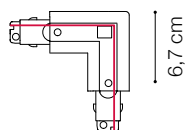

ideal lux | Link Trimless ON-OFF

ACCESSORIES
NOT INCLUDED | REQUIRED

Code	169576
Item name	LINK TRIMLESS MAIN CONNECTOR LEFT BK ON-OFF
Weight	0,060 Kg
Volume	0,0002 m ³
Finish	Black

Code	169606
Item name	LINK TRIMLESS MAIN CONNECTOR RIGHT BK ON-OFF
Weight	0,060 Kg
Volume	0,0002 m ³
Finish	Black

Code	169644
Item name	LINK ELECTRIFIED CONNECTOR BK ON-OFF
Weight	0,030 Kg
Volume	0,0001 m ³
Finish	Black

ideal lux | Link Trimless ON-OFF

ACCESSORIES
NOT INCLUDED | REQUIRED

Code	227597
Item name	LINK TRIMLESS MAIN CONNECTOR MIDDLE BK ON-OFF
Weight	0,120 Kg
Volume	0,0004 m ³
Finish	Black

Code	169712
Item name	LINK TRIMLESS L-CONNECTOR LEFT BK ON-OFF
Weight	0,110 Kg
Volume	0,0005 m ³
Finish	Black

Code	169729
Item name	LINK TRIMLESS L-CONNECTOR RIGHT BK ON-OFF
Weight	0,110 Kg
Volume	0,0005 m ³
Finish	Black

ideal lux | Link Trimless ON-OFF

ACCESSORIES
NOT INCLUDED | REQUIRED

Code	169620
Item name	LINK END CAP BK
Weight	0,010 Kg
Volume	0,0001 m ³
Finish	Black

Code	194301
Item name	LINK TRACK CONNECTOR BK ON-OFF
Weight	0,080 Kg
Volume	0,0002 m ³
Finish	Black