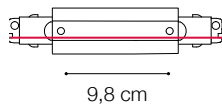

ideal lux | Link Trimless ON-OFF

ACCESSORIES
NOT INCLUDED | REQUIRED

Code	169576
Item name	LINK TRIMLESS MAIN CONNECTOR LEFT BK ON-OFF
Weight	0,060 Kg
Volume	0,0002 m ³
Finish	Black

Code	169606
Item name	LINK TRIMLESS MAIN CONNECTOR RIGHT BK ON-OFF
Weight	0,060 Kg
Volume	0,0002 m ³
Finish	Black

Code	169644
Item name	LINK ELECTRIFIED CONNECTOR BK ON-OFF
Weight	0,030 Kg
Volume	0,0001 m ³
Finish	Black

ideal lux | Link Trimless ON-OFF

ACCESSORIES
NOT INCLUDED | REQUIRED

Code	227597
Item name	LINK TRIMLESS MAIN CONNECTOR MIDDLE BK ON-OFF
Weight	0,120 Kg
Volume	0,0004 m ³
Finish	Black

Code	169712
Item name	LINK TRIMLESS L-CONNECTOR LEFT BK ON-OFF
Weight	0,110 Kg
Volume	0,0005 m ³
Finish	Black

Code	169729
Item name	LINK TRIMLESS L-CONNECTOR RIGHT BK ON-OFF
Weight	0,110 Kg
Volume	0,0005 m ³
Finish	Black