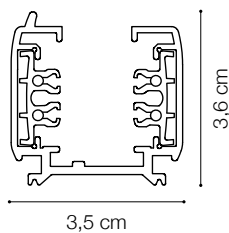

ideal lux | Link Trimless ON-OFF

TRACK

Extruded aluminum body for three-phase electrified tracks; powder coating in white or black, optimized for on-off SMILE tracklights and for on-off and dimmable DALI and 1-10 QUICK tracklights. Available in ceiling-mounted, suspension-mounted or flush-mounted in plasterboard ceilings; suitable for continuous linear system installation, standard modules of 2000 mm or 3000 mm. Modules can be sectioned to size and assembled following the chosen scheme. Ideal for installation in big rooms, where great flexibility is required, such as MUSEUM, COMMERCIAL and RETAIL spaces. 5 years warranty.

Code	243252
Item name	LINK TRIMLESS PROFILE 1000 mm BK ON-OFF
Length	1000 mm
Weight	0,94 Kg
Volume	0,0016 m ³

ideal lux | Link Trimless ON-OFF

**MOUNTING KIT
NOT INCLUDED | REQUIRED**

Code	169958
Item name	LINK TRIMLESS KIT PENDANT 1.5 MT
Ceiling cup	Yes
N° Cables	1
Cables length	1570 mm
Finish	White

Code	216829
Item name	LINK TRIMLESS KIT PENDANT 5.0 MT
Ceiling cup	Yes
N° Cables	1
Cables length	5000 mm
Finish	White

Code	243283
Item name	LINK TRIMLESS KIT PENDANT NO ROSONE 3 MT BK
Ceiling cup	No
N° Cables	1
Cables length	3000 mm
Finish	Black

ideal lux | Link Trimless ON-OFF

ACCESSORIES
NOT INCLUDED | REQUIRED

Code	169576
Item name	LINK TRIMLESS MAIN CONNECTOR LEFT BK ON-OFF
Weight	0,060 Kg
Volume	0,0002 m ³
Finish	Black

Code	169606
Item name	LINK TRIMLESS MAIN CONNECTOR RIGHT BK ON-OFF
Weight	0,060 Kg
Volume	0,0002 m ³
Finish	Black