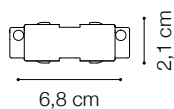

Code	243252
Item name	LINK TRIMLESS PROFILE 1000 mm BK ON-OFF
Length	1000 mm
Weight	0,94 Kg
Volume	0,0016 m ³

ideal lux | Link Trimless ON-OFF

**MOUNTING KIT
NOT INCLUDED | REQUIRED**

Code	169958
Item name	LINK TRIMLESS KIT PENDANT 1.5 MT
Ceiling cup	Yes
N° Cables	1
Cables length	1570 mm
Finish	White

ideal lux | Link Trimless ON-OFF

ACCESSORIES
NOT INCLUDED | REQUIRED

Code	169576
Item name	LINK TRIMLESS MAIN CONNECTOR LEFT BK ON-OFF
Weight	0,060 Kg
Volume	0,0002 m ³
Finish	Black

Code	169606
Item name	LINK TRIMLESS MAIN CONNECTOR RIGHT BK ON-OFF
Weight	0,060 Kg
Volume	0,0002 m ³
Finish	Black

Code	169644
Item name	LINK ELECTRIFIED CONNECTOR BK ON-OFF
Weight	0,030 Kg
Volume	0,0001 m ³
Finish	Black

ideal lux | Link Trimless ON-OFF

ACCESSORIES
NOT INCLUDED | REQUIRED

Code	227597
Item name	LINK TRIMLESS MAIN CONNECTOR MIDDLE BK ON-OFF
Weight	0,120 Kg
Volume	0,0004 m ³
Finish	Black

Code	169712
Item name	LINK TRIMLESS L-CONNECTOR LEFT BK ON-OFF
Weight	0,110 Kg
Volume	0,0005 m ³
Finish	Black

Code	169729
Item name	LINK TRIMLESS L-CONNECTOR RIGHT BK ON-OFF
Weight	0,110 Kg
Volume	0,0005 m ³
Finish	Black