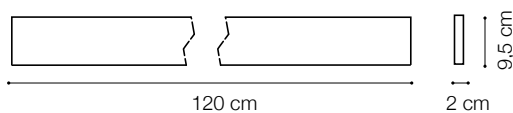

Code	242019
Item name	LINUS AP BK
Source	WALL - LED SMD
Power	34W + 34W ●
Driver included	1-10V
Driver available	No
Lumen	1950 Lm + 1900 Lm ●
MacAdam	-
Beam	104° +104° ●
CCT	3000K
CRI	≥80
UGR	-
LED Life	50.000 h
Insulation class	Class I
IP	20
Material	Aluminum
Warranty	5 years
Net Weight	1,250 Kg
Volume	0,0112 m³
Customizable	No