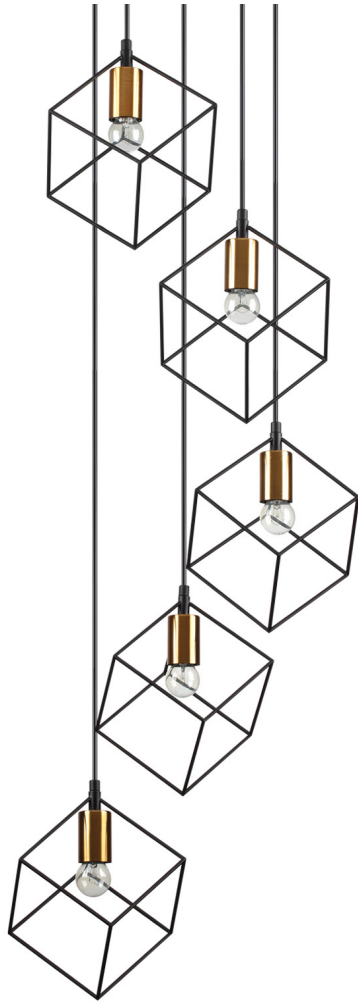

**SUSPENSION LAMP**

Matt white or black varnished metal ceiling rose and frame. Metal bulb socket

Code	237664
Item name	ICE SP5 NERO
Insulation class	Class I
IP	20
Power	E27 max 5 x 60W
Bulb   LED included	No
Net Weight	2,920 Kg
Volume	0,0345 m <sup>3</sup>
Base / Hole	ø 30 cm