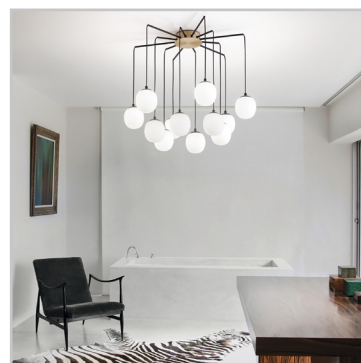

ideal lux | Rhapsody

SUSPENSION LAMP

Metal frame with satin brass finished ceiling rose and matt black arms. PVC cables. White acid-etched blown glass diffusers. Cover with satin brass finish. PVC power cable.

Code	236957
Item name	RHAPSODY SP12
Insulation class	Class I
IP	20
Power	G9 max 12 x 28W
Bulb LED included	No
Net Weight	3,510 Kg
Volume	0,1399 m ³
Base / Hole	ø 12 cm