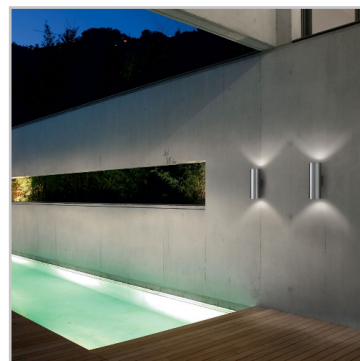

WALL LAMP

Aluminum body with brushed natural finish or with varnish or various finishes. Pyrex glass diffuser available with single or up-and-down double light.

Suggestion

Code	236841
Item name	GUN AP2 SMALL ANTRACITE
Insulation class	Class I
IP	44
Power	max 2 x 35W GU10
Bulb LED included	No
Net Weight	0,640 Kg
Volume	0,0020 m³
Base / Hole	3,5 x 7 cm