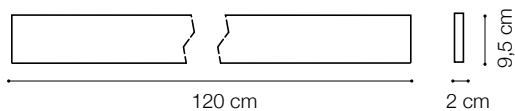

Code	233840
Item name	LINUS AP WH
Source	WALL - LED SMD
Power	34W + 34W ●
Driver included	1-10V
Driver available	No
Lumen	1950 Lm + 1900 Lm ●
MacAdam	-
Beam	104° +104° ●
CCT	3000K
CRI	≥80
UGR	-
LED Life	50.000 h
Insulation class	Class I
IP	20
Material	Aluminum
Warranty	5 years
Net Weight	1,250 Kg
Volume	0,0112 m³
Customizable	No