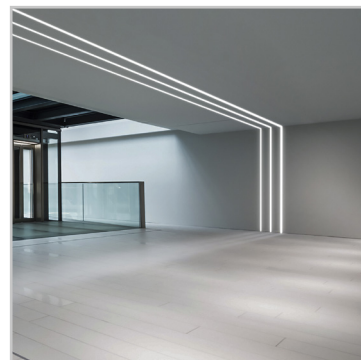

## PROFILES

Extruded aluminum body with white powder coated surface and PMMA opal cover. Bars with different optional sections: RECESSED version for plasterboard ceilings and SURFACE version for wall or ceiling installation. The linear modules are available in different lengths: 1000, 2000 and 3000 mm. They can be assembled according to the desired design and can be sectioned to size.

Led and driver to be combined for a correct installation. Light source available with color temperature of 2700K, 3000K, 4000K; CRI ≥ 80; available with IP20 and IP65 protection.

Suggestion

Suggestion

Code	223735
Item name	SLOT RECESSED TRIMLESS 20 x 3000 mm WH
Material	Aluminum
Net Weight	0,90 Kg
Volume	0,0030 m <sup>3</sup>