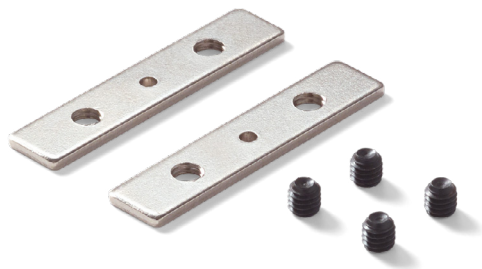

## PROFILES

Extruded aluminum body with white powder coated surface and PMMA opal cover. Bars with different optional sections: RECESSED version for plasterboard ceilings and SURFACE version for wall or ceiling installation. The linear modules are available in different lengths: 1000, 2000 and 3000 mm. They can be assembled according to the desired design and can be sectioned to size.

Led and driver to be combined for a correct installation. Light source available with color temperature of 2700K, 3000K, 4000K; CRI ≥ 80; available with IP20 and IP65 protection.

Suggestion

Suggestion

Code	223735
Item name	SLOT RECESSED TRIMLESS 20 x 3000 mm WH
Material	Aluminum
Net Weight	0,90 Kg
Volume	0,0030 m <sup>3</sup>

Code 223766  
Item name SLOT KIT LINEARE

Code 223759  
Item name SLOT KIT DESTRA SINISTRA

Code 223742  
Item name Kit Verticale - Orizzontale