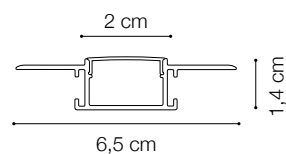

## PROFILES

Extruded aluminum body with white powder coated surface and PMMA opal cover. Bars with different optional sections: RECESSED version for plasterboard ceilings and SURFACE version for wall or ceiling installation. The linear modules are available in different lengths: 1000, 2000 and 3000 mm. They can be assembled according to the desired design and can be sectioned to size.

Led and driver to be combined for a correct installation. Light source available with color temperature of 2700K, 3000K, 4000K; CRI ≥ 80; available with IP20 and IP65 protection.

Suggestion

Suggestion

Code	223735
Item name	SLOT RECESSED TRIMLESS 20 x 3000 mm WH
Material	Aluminum
Net Weight	0,90 Kg
Volume	0,0030 m <sup>3</sup>