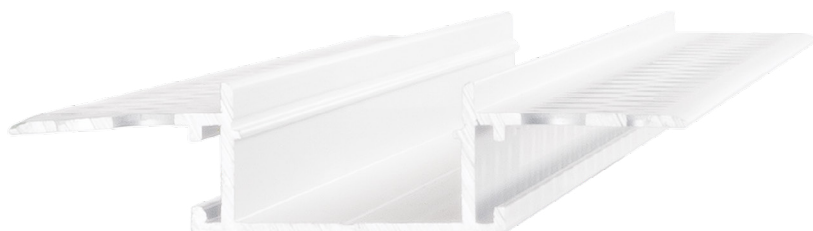

## PROFILES

Extruded aluminum body with white powder coated surface and PMMA opal cover. Bars with different optional sections: RECESSED version for plasterboard ceilings and SURFACE version for wall or ceiling installation. The linear modules are available in different lengths: 1000, 2000 and 3000 mm. They can be assembled according to the desired design and can be sectioned to size.

Led and driver to be combined for a correct installation. Light source available with color temperature of 2700K, 3000K, 4000K; CRI ≥ 80; available with IP20 and IP65 protection.

Suggestion

Suggestion

Code	223735
Item name	SLOT RECESSED TRIMLESS 20 x 3000 mm WH
Material	Aluminum
Net Weight	0,90 Kg
Volume	0,0030 m <sup>3</sup>