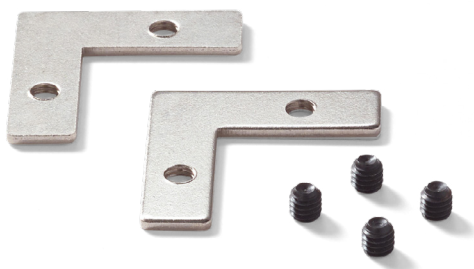

## PROFILES

Extruded aluminum body with white powder coated surface and PMMA opal cover. Bars with different optional sections: RECESSED version for plasterboard ceilings and SURFACE version for wall or ceiling installation. The linear modules are available in different lengths: 1000, 2000 and 3000 mm. They can be assembled according to the desired design and can be sectioned to size.

Led and driver to be combined for a correct installation. Light source available with color temperature of 2700K, 3000K, 4000K; CRI ≥ 80; available with IP20 and IP65 protection.

Suggestion

Suggestion

Code	223735
Item name	SLOT RECESSED TRIMLESS 20 x 3000 mm WH
Material	Aluminum
Net Weight	0,90 Kg
Volume	0,0030 m <sup>3</sup>

Code 223766  
Item name SLOT KIT LINEARE

Code 223759  
Item name SLOT KIT DESTRA SINISTRA

Code 223742  
Item name Kit Verticale - Orizzontale