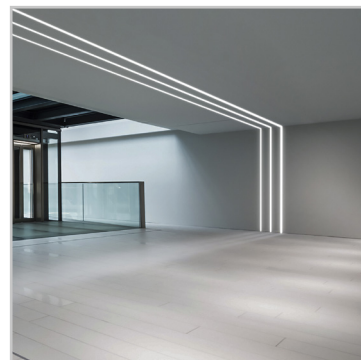

## PROFILES

Extruded aluminum body with white powder coated surface and PMMA opal cover. Bars with different optional sections: RECESSED version for plasterboard ceilings and SURFACE version for wall or ceiling installation. The linear modules are available in different lengths: 1000, 2000 and 3000 mm. They can be assembled according to the desired design and can be sectioned to size.

Led and driver to be combined for a correct installation. Light source available with color temperature of 2700K, 3000K, 4000K; CRI ≥ 80; available with IP20 and IP65 protection.

Suggestion

Suggestion

Code	223728
Item name	SLOT RECESSED TRIMLESS 20 x 2000 mm WHITE
Material	Aluminum
Net Weight	0,600 Kg
Volume	0,0073 m <sup>3</sup>