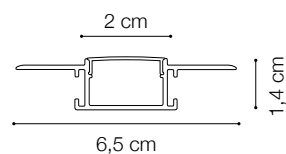

PROFILES

Extruded aluminum body with white powder coated surface and PMMA opal cover. Bars with different optional sections: RECESSED version for plasterboard ceilings and SURFACE version for wall or ceiling installation. The linear modules are available in different lengths: 1000, 2000 and 3000 mm. They can be assembled according to the desired design and can be sectioned to size.

Code	223728
Item name	SLOT RECESSED TRIMLESS 20 x 2000 mm WH
Material	Aluminum
Net Weight	0,60 Kg
Volume	0,0020 m ³

Code 223766
Item name SLOT KIT LINEARE

Code 223759
Item name SLOT KIT DESTRA SINISTRA

Code 223742
Item name Kit Verticale - Orizzontale