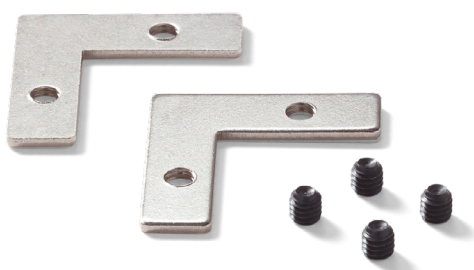

PROFILES

Extruded aluminum body with white powder coated surface and PMMA opal cover. Bars with different optional sections: RECESSED version for plasterboard ceilings and SURFACE version for wall or ceiling installation. The linear modules are available in different lengths: 1000, 2000 and 3000 mm. They can be assembled according to the desired design and can be sectioned to size.

Led and driver to be combined for a correct installation. Light source available with color temperature of 2700K, 3000K, 4000K; CRI \geq 80; available with IP20 and IP65 protection.

Suggestion

Suggestion

Code	223728
Item name	SLOT RECESSED TRIMLESS 20 x 2000 mm WH
Material	Aluminum
Net Weight	0,60 Kg
Volume	0,0020 m ³

Code 223766
Item name SLOT KIT LINEARE

Code 223759
Item name SLOT KIT DESTRA SINISTRA

Code 223742
Item name Kit Verticale - Orizzontale