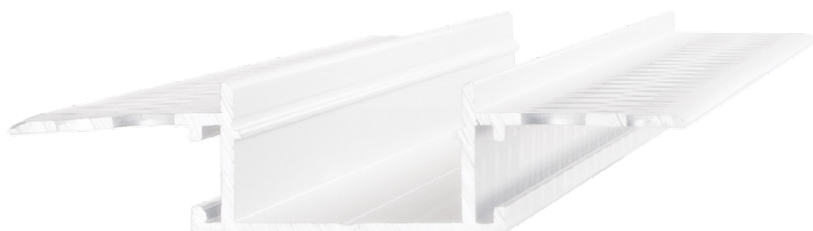

PROFILES

Extruded aluminum body with white powder coated surface and PMMA opal cover. Bars with different optional sections: RECESSED version for plasterboard ceilings and SURFACE version for wall or ceiling installation. The linear modules are available in different lengths: 1000, 2000 and 3000 mm. They can be assembled according to the desired design and can be sectioned to size.

Led and driver to be combined for a correct installation. Light source available with color temperature of 2700K, 3000K, 4000K; CRI \geq 80; available with IP20 and IP65 protection.

Suggestion

Suggestion

Code	223728
Item name	SLOT RECESSED TRIMLESS 20 x 2000 mm WH
Material	Aluminum
Net Weight	0,60 Kg
Volume	0,0020 m ³

Code 223766
Item name SLOT KIT LINEARE

Code 223759
Item name SLOT KIT DESTRA SINISTRA

Code 223742
Item name Kit Verticale - Orizzontale