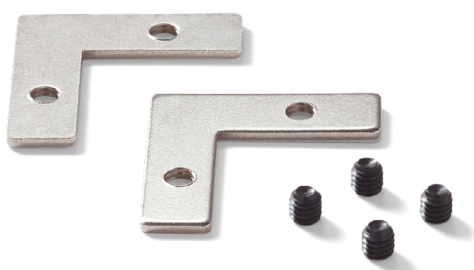

## PROFILES

Extruded aluminum body with white powder coated surface and PMMA opal cover. Bars with different optional sections: RECESSED version for plasterboard ceilings and SURFACE version for wall or ceiling installation. The linear modules are available in different lengths: 1000, 2000 and 3000 mm. They can be assembled according to the desired design and can be sectioned to size.

Led and driver to be combined for a correct installation. Light source available with color temperature of 2700K, 3000K, 4000K; CRI  $\geq$  80; available with IP20 and IP65 protection.

Suggestion

Suggestion

Code	223711
Item name	SLOT RECESSED TRIMLESS 14 x 3000 mm WH
Material	Aluminum
Net Weight	0,90 Kg
Volume	0,0030 m <sup>3</sup>

Code 223766  
Item name SLOT KIT LINEARE

Code 223759  
Item name SLOT KIT DESTRA SINISTRA