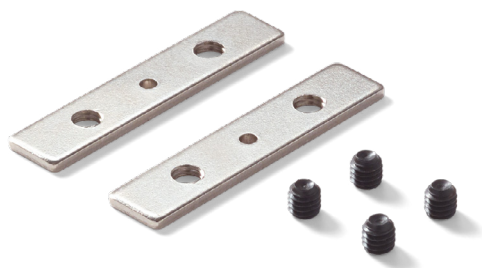

## PROFILES

Extruded aluminum body with white powder coated surface and PMMA opal cover. Bars with different optional sections: RECESSED version for plasterboard ceilings and SURFACE version for wall or ceiling installation. The linear modules are available in different lengths: 1000, 2000 and 3000 mm. They can be assembled according to the desired design and can be sectioned to size.

Led and driver to be combined for a correct installation. Light source available with color temperature of 2700K, 3000K, 4000K; CRI  $\geq$  80; available with IP20 and IP65 protection.

Suggestion

Suggestion

Code	223711
Item name	SLOT RECESSED TRIMLESS 14 x 3000 mm WH
Material	Aluminum
Net Weight	0,90 Kg
Volume	0,0030 m <sup>3</sup>

Code 223766  
Item name SLOT KIT LINEARE

Code 223759  
Item name SLOT KIT DESTRA SINISTRA