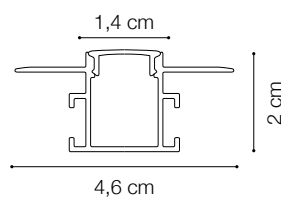

## PROFILES

Extruded aluminum body with white powder coated surface and PMMA opal cover. Bars with different optional sections: RECESSED version for plasterboard ceilings and SURFACE version for wall or ceiling installation. The linear modules are available in different lengths: 1000, 2000 and 3000 mm. They can be assembled according to the desired design and can be sectioned to size.

Code	223711
Item name	SLOT RECESSED TRIMLESS 14 x 3000 mm WH
Material	Aluminum
Net Weight	0,90 Kg
Volume	0,0030 m <sup>3</sup>

Code 223766  
Item name SLOT KIT LINEARE

Code 223759  
Item name SLOT KIT DESTRA SINISTRA