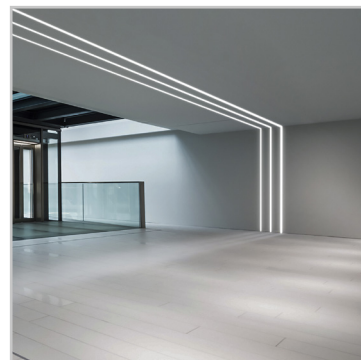

PROFILES

Extruded aluminum body with white powder coated surface and PMMA opal cover. Bars with different optional sections: RECESSED version for plasterboard ceilings and SURFACE version for wall or ceiling installation. The linear modules are available in different lengths: 1000, 2000 and 3000 mm. They can be assembled according to the desired design and can be sectioned to size.

Led and driver to be combined for a correct installation. Light source available with color temperature of 2700K, 3000K, 4000K; CRI $\geq$ 80; available with IP20 and IP65 protection.

Suggestion