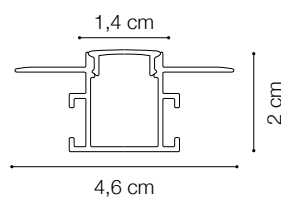

PROFILES

Extruded aluminum body with white powder coated surface and PMMA opal cover. Bars with different optional sections: RECESSED version for plasterboard ceilings and SURFACE version for wall or ceiling installation. The linear modules are available in different lengths: 1000, 2000 and 3000 mm. They can be assembled according to the desired design and can be sectioned to size.

Code	223704
Item name	SLOT RECESSED TRIMLESS 14 x 2000 mm WH
Material	Aluminum
Net Weight	0,65 Kg
Volume	0,0020 m ³

Code 223766
Item name SLOT KIT LINEARE

Code 223759
Item name SLOT KIT DESTRA SINISTRA

Code 223742
Item name Kit Verticale - Orizzontale