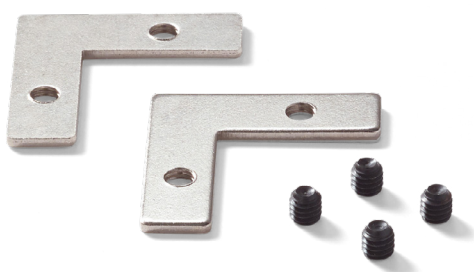

PROFILES

Extruded aluminum body with white powder coated surface and PMMA opal cover. Bars with different optional sections: RECESSED version for plasterboard ceilings and SURFACE version for wall or ceiling installation. The linear modules are available in different lengths: 1000, 2000 and 3000 mm. They can be assembled according to the desired design and can be sectioned to size.

Led and driver to be combined for a correct installation. Light source available with color temperature of 2700K, 3000K, 4000K; CRI \geq 80; available with IP20 and IP65 protection.

Suggestion

Suggestion

Code	223704
Item name	SLOT RECESSED TRIMLESS 14 x 2000 mm WH
Material	Aluminum
Net Weight	0,65 Kg
Volume	0,0020 m ³

Code 223766
Item name SLOT KIT LINEARE

Code 223759
Item name SLOT KIT DESTRA SINISTRA

Code 223742
Item name Kit Verticale - Orizzontale