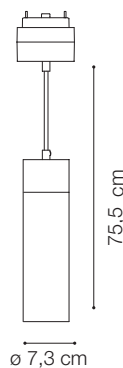

Code	223070
Item name	ARCA PENDANT 21W 30° 4000K
Source	LED COB
Power	21W
Driver included	CITIZEN
Driver available	No
Lumen	2800 Lm
MacAdam	SDCM 3
Beam	30°
CCT	4000K
CRI	≥80
UGR	<16
LED Life	50.000 h
Insulation class	Class III
IP	20
Material	Aluminum
Warranty	5 years
Net Weight	1,080 Kg
Volume	0,0056 m³
Base / Hole	9 x 4 cm

25,5 cm

LINEAR SYSTEM

Extruded aluminum linear system compatible with a wide range of lighting fittings with mechanical fixing. The system is anodized and varnished. It is available in black color and for different kind of installations: ceiling, suspension, or flush in plasterboard ceilings. Modules can be assembled according to the desired arrangement. The body section for the ceiling and suspension versions is 42 mm wide and 85 mm high, while the body for recessed version is 86 mm wide and 90 mm high. Both models are available in two lengths: 1000 mm and 3000 mm. Possibility of assembly with different source modules: the WIDE diffusing module, the ACCENT module with UGR control lower than 13, the TRACK or PENDANT modules for SPOT illumination with different emission angles. The CORNER module for angle composition. Integrated LEDs, possibility of color temperature of 3000 K or 4000 K; starting binning ≤3-Step MacAdam; IP20 protection; insulation class III. The 48Vdc power supply gives great versatility and safety, with reversible settlement that can be modified if necessary. The system is suitable for environments where professional lighting with minimal design is required, such as OFFICES and SHOPS.

Code 223292
Item name ARCA LENS 15° FOR PENDANT 20W