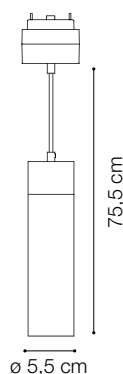

## LINEAR SYSTEM

Extruded aluminum linear system compatible with a wide range of lighting fittings with mechanical fixing. The system is anodized and varnished. It is available in black color and for different kind of installations: ceiling, suspension, or flush in plasterboard ceilings. Modules can be assembled according to the desired arrangement. The body section for the ceiling and suspension versions is 42 mm wide and 85 mm high, while the body for recessed version is 86 mm wide and 90 mm high. Both models are available in two lengths: 1000 mm and 3000 mm. Possibility of assembly with different source modules: the WIDE diffusing module, the ACCENT module with UGR control lower than 13, the TRACK or PENDANT modules for SPOT illumination with different emission angles. The CORNER module for angle composition. Integrated LEDs, possibility of color temperature of 3000 K or 4000 K; starting binning  $\leq 3$ -Step MacAdam; IP20 protection; insulation class III. The 48Vdc power supply gives great versatility and safety, with reversible settlement that can be modified if necessary. The system is suitable for environments where professional lighting with minimal design is required, such as OFFICES and SHOPS.

Code	223063
Item name	ARCA PENDANT 15W 34° 4000K
Source	LED COB
Power	15W
Driver included	CITIZEN
Driver available	No
Lumen	1500 Lm
MacAdam	SDCM 3
Beam	34°
CCT	4000K
CRI	$\geq 80$
UGR	<13
LED Life	50.000 h
Insulation class	Class III
IP	20
Material	Aluminum
Warranty	5 years
Net Weight	0,740 Kg
Volume	0,0056 m <sup>3</sup>
Base / Hole	9 x 4 cm

Code 223285  
Item name ARCA LENS 18° FOR PENDANT 14W